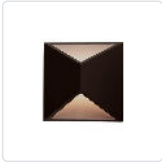

# INDIO EW60307

WALL

PROJECT

EW60307-BN  
Brushed Nickel

EW60307-BZ  
Bronze

EW60307-WH  
White

## SPECIFICATION DETAILS

<b>Fixture Dimensions</b>	W7" x H7" x E3"
<b>Light Source</b>	AC LED Module
<b>Wattage</b>	7W
<b>Total Lumens</b>	505lm
<b>Delivered Lumens</b>	WH-219lm
<b>Voltage</b>	120V
<b>Color Temperature</b>	3000K
<b>CRI (Ra)</b>	90CRI
<b>Optional Color Temps</b>	2700K - 5000K Available, Minimum Order Quantities Apply
<b>LED Rated Life</b>	50,000 hours
<b>Dimming</b>	100% - 10%, ELV Dimmer (Not Included)
<b>Diffuser Details</b>	Acrylic diffuser
<b>ADA Compliant</b>	Yes
<b>Location</b>	Wet
<b>Illumination Direction</b>	Up and Down
<b>Mounting Style</b>	All Orientation; Wall;
<b>Paint Finish</b>	BZ02; WH02;

## DESCRIPTION

Stunning minimalist aluminum housing wall sconce available in brushed nickel, bronze and white finishes. Square shaped with triangular opening omitting light up and down. Equipped with our powerful 120V AC LED technology