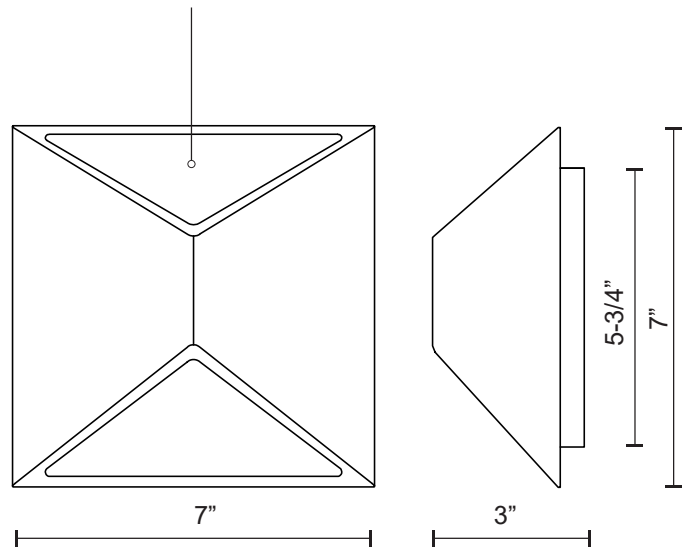

INDIO EW60307

WALL

PROJECT

SPECIFICATION DETAILS

Fixture Dimensions	W7" x H7" x E3"
Light Source	AC LED Module
Wattage	7W
Total Lumens	505lm
Delivered Lumens	WH-219lm
Voltage	120V
Color Temperature	3000K
CRI (Ra)	90CRI
Optional Color Temps	2700K - 5000K Available, Minimum Order Quantities Apply
LED Rated Life	50,000 hours
Dimming	100% - 10%, ELV Dimmer (Not Included)
Diffuser Details	Acrylic diffuser
ADA Compliant	Yes
Location	Wet
Illumination Direction	Up and Down
Mounting Style	All Orientation; Wall;
Paint Finish	BZ02; WH02;

* For custom options, consult factory for details.

* For warranty information, please visit www.kuzcolighting.com/warranty

DESCRIPTION

Stunning minimalist aluminum housing wall sconce available in brushed nickel, bronze and white finishes. Square shaped with triangular opening omitting light up and down. Equipped with our powerful 120V AC LED technology

Finish
BN - Brushed Nickel
BZ - Bronze
WH - White

KUZCO

CANADA: 19054 28TH AVENUE - SURREY, BC V3Z 6M3
USA: 3035 E. LONE MOUNTAIN ROAD - LAS VEGAS, NV 89081

WWW.KUZCOLIGHTING.COM

© 2018 KUZCO LIGHTING. ALL RIGHTS RESERVED.

COMMENT