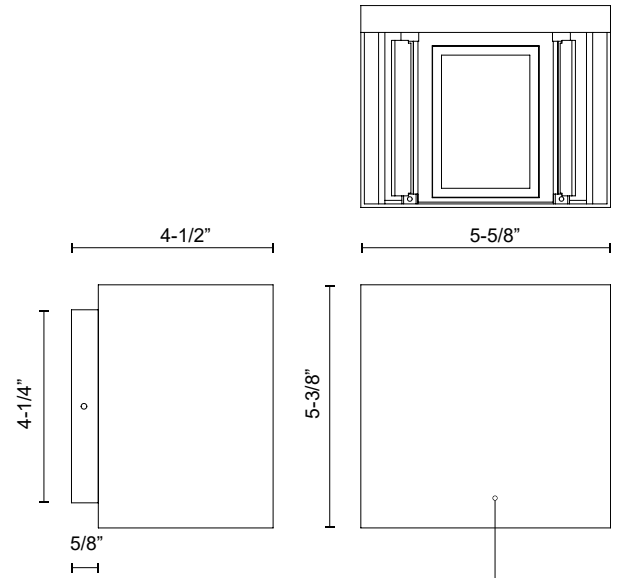

HELSINKI EW48006-UNV

WALL

PROJECT

EW48006-BK-UNV
Black

SPECIFICATION DETAILS

Fixture Dimensions	W5-5/8" x H5-3/8" x E4-1/2"
Light Source	LED with DC Driver
Wattage	12W
Total Lumens	1020lm
Delivered Lumens	BK-642lm
Voltage	120-277V
Color Temperature	3000K
CRI (Ra)	90CRI
Optional Color Temps	2700K - 5000K Available, Minimum Order Quantities Apply
LED Rated Life	50,000 hours
Dimming	100% - 10%, TRIAC or ELV Dimmer (Not Included)
Glass Details	Clear Glass
Location	Wet, IP65
Illumination Direction	Up and Down
Mounting Style	All Orientation; Wall;
Canopy Dimensions	W5-5/8" x H4-1/4" x E5/8"
Paint Finish	BK02

* For custom options, consult factory for details.

* For warranty information, please visit www.kuzcolighting.com/warranty

DESCRIPTION

Architectural exterior wall sconce, die-cast rectangular aluminum body with two adjustable flaps to change beam angle above and below the fixture.