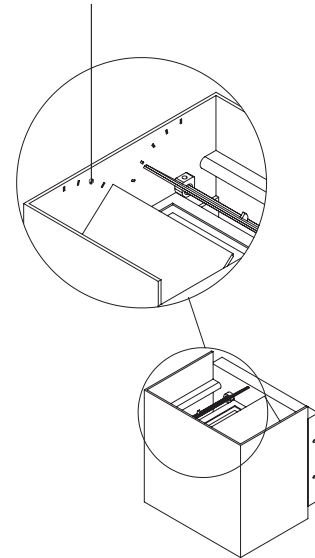

KUZCO

CANADA: 19054 28TH AVENUE - SURREY, BC V3Z 6M3

USA: 3035 E. LONE MOUNTAIN ROAD - LAS VEGAS, NV 89081

WWW.KUZCOLIGHTING.COM

© 2023 KUZCO LIGHTING. ALL RIGHTS RESERVED.

COMMENT