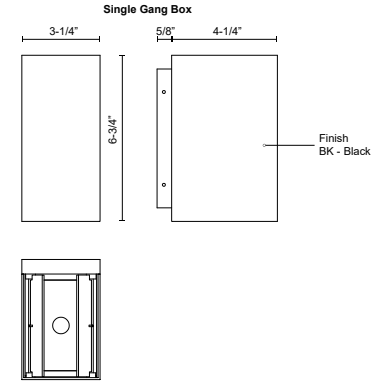

**HELSINKI
EW48003-UNV**

WALL

PROJECT

EW48003-BK-UNV
Black

SPECIFICATION DETAILS

Fixture Dimensions	W3-1/4" x H6-3/4" x E5-3/8"
Light Source	LED with DC Driver
Wattage	12W
Total Lumens	1020lm
Delivered Lumens	626lm
Voltage	120-277V
Color Temperature	3000K
CRI (Ra)	90CRI
Optional Color Temps	2700K - 5000K Available, Minimum Order Quantities Apply
LED Rated Life	50,000 hours
Dimming	100% - 10%, TRIAC or ELV Dimmer (Not Included)
Glass Details	Clear Glass
Location	Wet, IP65
Illumination Direction	Up and Down
Mounting Style	All Orientation; Wall;
Canopy Dimensions	W4-3/4" x H5-7/8" x E1-1/8"
Paint Finish	BK02

* For custom options, consult factory for details.

* For warranty information, please visit www.kuzcolighting.com/warranty

DESCRIPTION

Architectural exterior wall sconce, die-cast rectangular aluminum body with two adjustable flaps to change beam angle above and below the fixture.