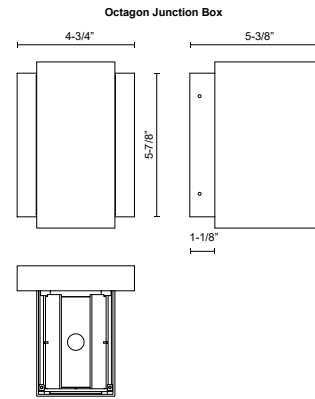

**HELSINKI
EW48003-UNV**

WALL

PROJECT

EW48003-BK-UNV
Black

SPECIFICATION DETAILS

Fixture Dimensions	W3-1/4" x H6-3/4" x E5-3/8"
Light Source	LED with DC Driver
Wattage	12W
Total Lumens	1020lm
Delivered Lumens	626lm
Voltage	120-277V
Color Temperature	3000K
CRI (Ra)	90CRI
Optional Color Temps	2700K - 5000K Available, Minimum Order Quantities Apply
LED Rated Life	50,000 hours
Dimming	100% - 10%, TRIAC or ELV Dimmer (Not Included)
Glass Details	Clear Glass
Location	Wet, IP65
Illumination Direction	Up and Down
Mounting Style	All Orientation; Wall;
Canopy Dimensions	W4-3/4" x H5-7/8" x E1-1/8"
Paint Finish	BK02

* For custom options, consult factory for details.

* For warranty information, please visit www.kuzcolighting.com/warranty

DESCRIPTION

Architectural exterior wall sconce, die-cast rectangular aluminum body with two adjustable flaps to change beam angle above and below the fixture.