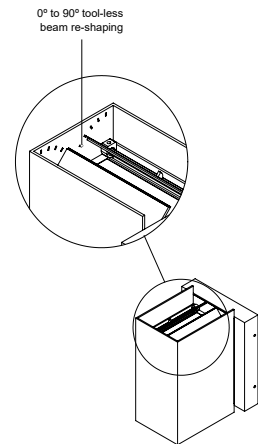

**HELSINKI
EW48003-UNV**

WALL

PROJECT

EW48003-BK-UNV
Black

SPECIFICATION DETAILS

Fixture Dimensions	W3-1/4" x H6-3/4" x E5-3/8"
Light Source	LED with DC Driver
Wattage	12W
Total Lumens	1020lm
Delivered Lumens	626lm
Voltage	120-277V
Color Temperature	3000K
CRI (Ra)	90CRI
Optional Color Temps	2700K - 5000K Available, Minimum Order Quantities Apply
LED Rated Life	50,000 hours
Dimming	100% - 10%, TRIAC or ELV Dimmer (Not Included)
Glass Details	Clear Glass
Location	Wet, IP65
Illumination Direction	Up and Down
Mounting Style	All Orientation; Wall;
Canopy Dimensions	W4-3/4" x H5-7/8" x E1-1/8"
Paint Finish	BK02

* For custom options, consult factory for details.

* For warranty information, please visit www.kuzcolighting.com/warranty

DESCRIPTION

Architectural exterior wall sconce, die-cast rectangular aluminum body with two adjustable flaps to change beam angle above and below the fixture.