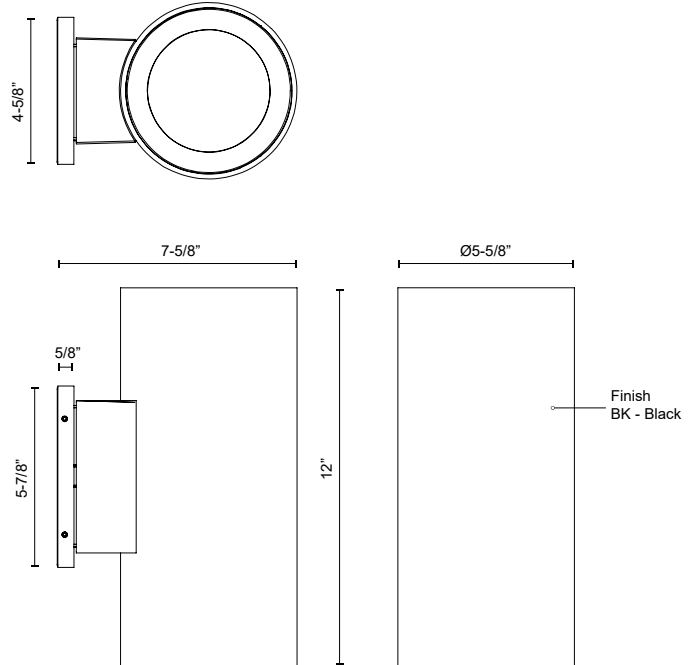

LORNA EW47512-UNV

WALL

PROJECT

EW47512-BK-UNV
Black

SPECIFICATION DETAILS

Fixture Dimensions	W5-5/8" x H12" x E7-5/8"
Light Source	LED with DC Driver
Wattage	41W
Total Lumens	3400lm
Delivered Lumens	3131lm
Voltage	120-277V
Color Temperature	3000K
CRI (Ra)	90CRI
Optional Color Temps	2700K - 5000K Available, Minimum Order Quantities Apply
LED Rated Life	50,000 hours
Dimming	100% - 10%, TRIAC or ELV Dimmer (Not Included)
Glass Details	Clear Glass
Shade Details	Multi-Faceted Aluminum Reflector
Location	Wet, IP65
Illumination Direction	Up and Down
Mounting Style	All Orientation; Wall;
Height from center	6"
Material	Aluminum
Canopy Dimensions	W4-5/8" x H5-7/8" x E5/8"
Paint Finish	BK02

* For custom options, consult factory for details.

* For warranty information, please visit www.kuzcolighting.com/warranty

DESCRIPTION

Lorna cohesively bridges divergent accent lighting. Inset from both concave surfaces of the tubular enclosure are a combination of narrow beam reflector and tempered glass cover, projecting a column of LED illumination up and downward. Available in black powder-coated finish.