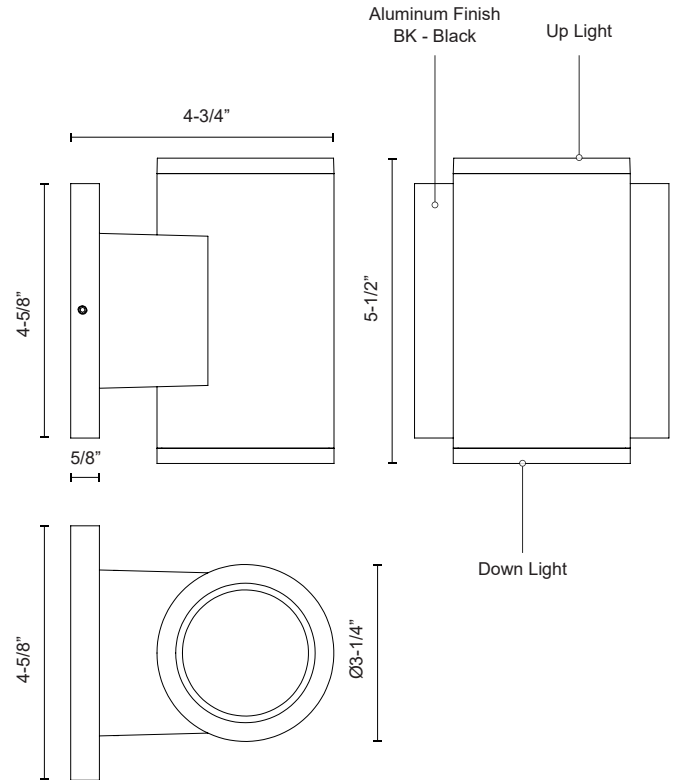

GRIFFITH EW44206-UNV

WALL

PROJECT

EW44206-BK-UNV
Black

SPECIFICATION DETAILS

Fixture Dimensions	W3-1/4" x H5-1/2" x E4-3/4"
Light Source	LED with DC Driver
Wattage	11W
Total Lumens	1150lm
Delivered Lumens	903lm
Voltage	120-277V
Color Temperature	3000K
CRI (Ra)	90CRI
Optional Color Temps	2700K - 5000K Available, Minimum Order Quantities Apply
LED Rated Life	50,000 hours
Dimming	100% - 10%, TRIAC or ELV Dimmer (Not Included)
Glass Details	Clear Glass
Shade Details	Multi-Faceted Aluminum Reflector
Location	Wet, IP65
Illumination Direction	Up and Down
Height from center	2-3/4"
Mounting Style	All Orientation; Wall;
Material	Aluminum
Canopy Dimensions	W4-5/8" x H4-5/8" x E5/8"
Paint Finish	BK02

* For custom options, consult factory for details.

* For warranty information, please visit www.kuzcolighting.com/warranty

DESCRIPTION

Architectural exterior wall sconce, die-cast aluminum cylindrical body with clear tempered glass and multi-faceted reflector to provide even illumination in both direction. Rated IP65.