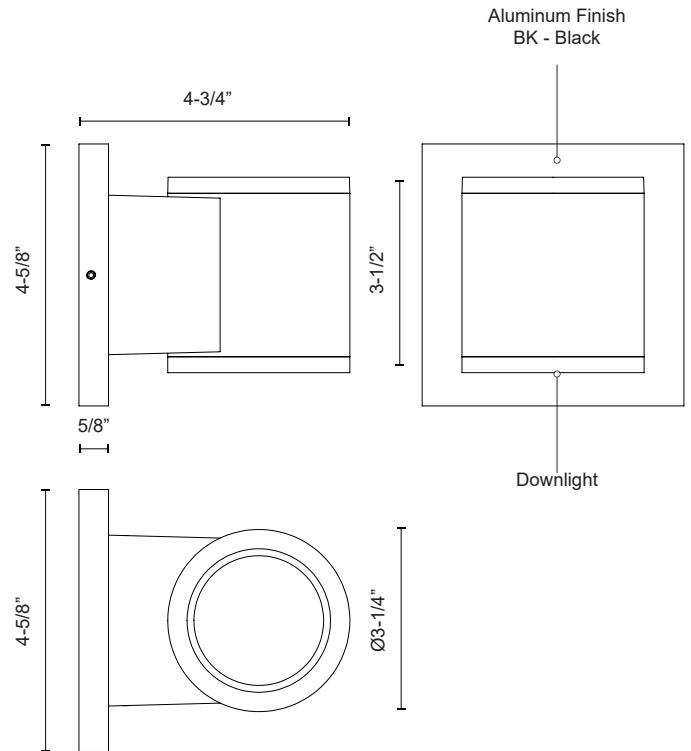

GRIFFITH EW44204-UNV

WALL

PROJECT

EW44204-BK-UNV
Black

SPECIFICATION DETAILS

Fixture Dimensions	W3-1/4" x H3-1/2" x E4-3/4"
Light Source	LED with DC Driver
Wattage	8W
Total Lumens	840lm
Delivered Lumens	646lm
Voltage	120-277V
Color Temperature	3000K
CRI (Ra)	90CRI
Optional Color Temps	2700K - 5000K Available, Minimum Order Quantities Apply
LED Rated Life	50,000 hours
Dimming	100% - 10%, TRIAC or ELV Dimmer (Not Included)
Glass Details	Clear Glass
Shade Details	Multi-Faceted Aluminum Reflector
Location	Wet, IP65
Illumination Direction	Downlight
Mounting Style	All Orientation; Wall;
Height from center	2-1/4"
Material	Aluminum
Canopy Dimensions	W4-5/8" x H4-5/8" x E5/8"
Paint Finish	BK02

* For custom options, consult factory for details.

* For warranty information, please visit www.kuzcolighting.com/warranty

DESCRIPTION

Architectural exterior wall sconce, die-cast aluminum cylindrical body with clear tempered glass and multi-faceted reflector to provide even illumination. Rated IP65.