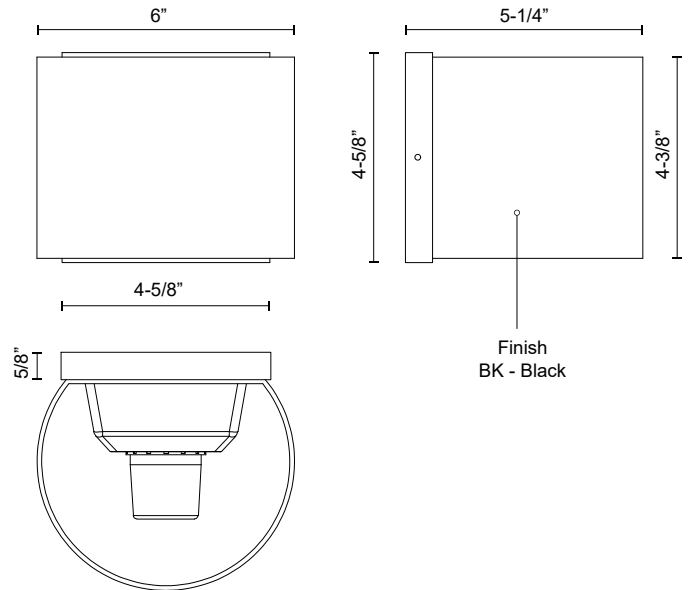

RENE EW39506-UNV

WALL

PROJECT

SPECIFICATION DETAILS

Fixture Dimensions	W6" x H4-3/8" x E5-1/4"
Light Source	LED with DC Driver
Wattage	11W
Total Lumens	930lm
Delivered Lumens	604lm
Voltage	120-277V
Color Temperature	3000K
CRI (Ra)	90CRI
Optional Color Temps	2700K - 5000K Available, Minimum Order Quantities Apply
LED Rated Life	50,000 hours
Dimming	100% - 10%, TRIAC or ELV Dimmer (Not Included)
Location	Wet, IP65
Illumination Direction	Up/Down
Mounting Style	Up or Down
Canopy Dimensions	L4-5/8" x H4-5/8" x E5/8"
Paint Finish	BK02

* For custom options, consult factory for details.

* For warranty information, please visit www.kuzcolighting.com/warranty

DESCRIPTION

The Rene Collection is the soft spoken exterior wall fixture you've been looking for. Make a striking statement with the angular, square variation, or choose a softer feel with the curved option. Both offer an excellent balance between architectural and decorative with their stark black cast-aluminum bodies.

Finish
BK - Black

KUZCO

CANADA: 19054 28TH AVENUE - SURREY, BC V3Z 6M3

USA: 3035 E. LONE MOUNTAIN ROAD - LAS VEGAS, NV 89081

WWW.KUZCOLIGHTING.COM

© 2023 KUZCO LIGHTING. ALL RIGHTS RESERVED.

COMMENT