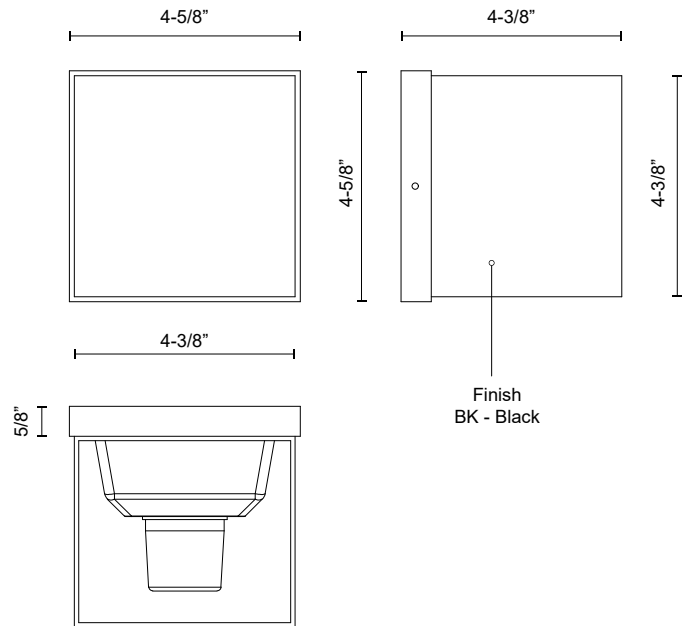

RENE EW39005-UNV

WALL

PROJECT

SPECIFICATION DETAILS

Fixture Dimensions	W4-5/8" x H4-3/8" x E4-3/8"
Light Source	LED with DC Driver
Wattage	11W
Total Lumens	930lm
Delivered Lumens	519lm
Voltage	120-277V
Color Temperature	3000K
CRI (Ra)	90CRI
Optional Color Temps	2700K - 5000K Available, Minimum Order Quantities Apply
LED Rated Life	50,000 hours
Dimming	100% - 10%, TRIAC or ELV Dimmer (Not Included)
Location	Wet, IP65
Illumination Direction	Up/Down
Mounting Style	Up or Down
Canopy Dimensions	L4-5/8" x H4-5/8" x E5/8"
Paint Finish	BK02

* For custom options, consult factory for details.

* For warranty information, please visit www.kuzcolighting.com/warranty

DESCRIPTION

The Rene Collection is the soft spoken exterior wall fixture you've been looking for. Make a striking statement with the angular, square variation, or choose a softer feel with the curved option. Both offer an excellent balance between architectural and decorative with their stark black cast-aluminum bodies.

KUZCO

CANADA: 19054 28TH AVENUE - SURREY, BC V3Z 6M3

USA: 3035 E. LONE MOUNTAIN ROAD - LAS VEGAS, NV 89081

WWW.KUZCOLIGHTING.COM

© 2023 KUZCO LIGHTING. ALL RIGHTS RESERVED.

COMMENT