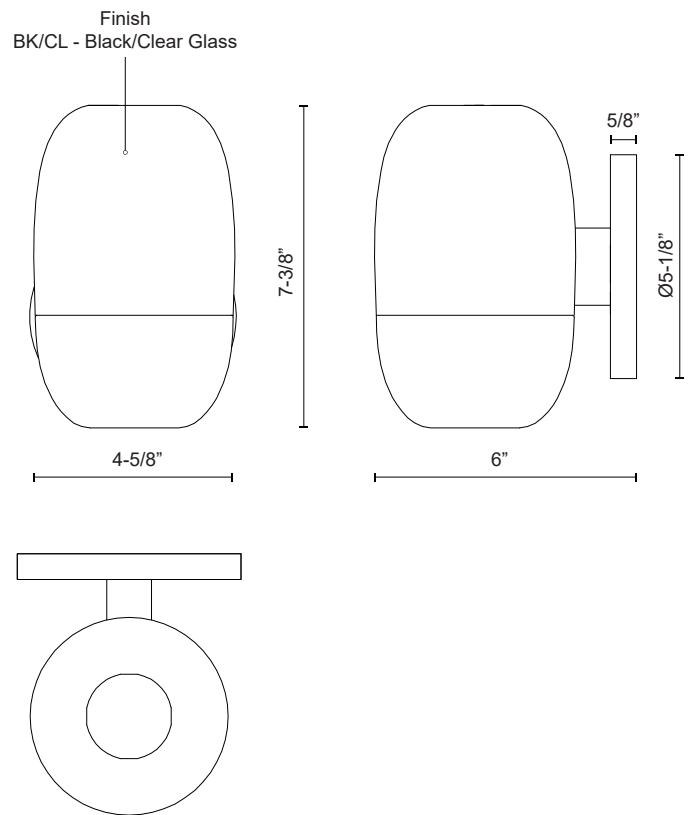

YARA EW38504

WALL

PROJECT

SPECIFICATION DETAILS

Fixture Dimensions	W4-5/8" x H7-3/8" x E6"
Height from center	3-7/8"
Light Source	AC LED Module
Wattage	9W
Total Lumens	680lm
Delivered Lumens	320lm
Voltage	120V
Color Temperature	3000K
CRI (Ra)	90CRI
Optional Color Temps	2700K - 5000K Available, Minimum Order Quantities Apply
LED Rated Life	50,000 hours
Dimming	100% - 10%, ELV Dimmer (Not Included)
Diffuser Details	Frosted PC
Shade Details	Clear Glass Shade
Location	Wet
Illumination Direction	Down
Mounting Style	Wall Mount, Up or Down
Canopy Dimensions	D5-1/8" x E5/8"
Material	Aluminum + Glass
Paint Finish	BK02

* For custom options, consult factory for details.

* For warranty information, please visit www.kuzcolighting.com/warranty

DESCRIPTION

Inspired by the curves of a racetrack, the Yara creates organic minimal ambiance outdoors. With a sleek Matte Black metal frame and delicate Clear Glass accents, this collection adds a simple yet impactful glow to any outdoor space.

- Sleek, modern pill shape
- Matte Black finish
- Clear Glass accents
- Down light
- Exterior rated for outdoor use
- Can be mounted up or down

KUZCO

CANADA: 19054 28TH AVENUE - SURREY, BC V3Z 6M3

USA: 3035 E. LONE MOUNTAIN ROAD - LAS VEGAS, NV 89081

WWW.KUZCOLIGHTING.COM

© 2024 KUZCO LIGHTING. ALL RIGHTS RESERVED.

COMMENT