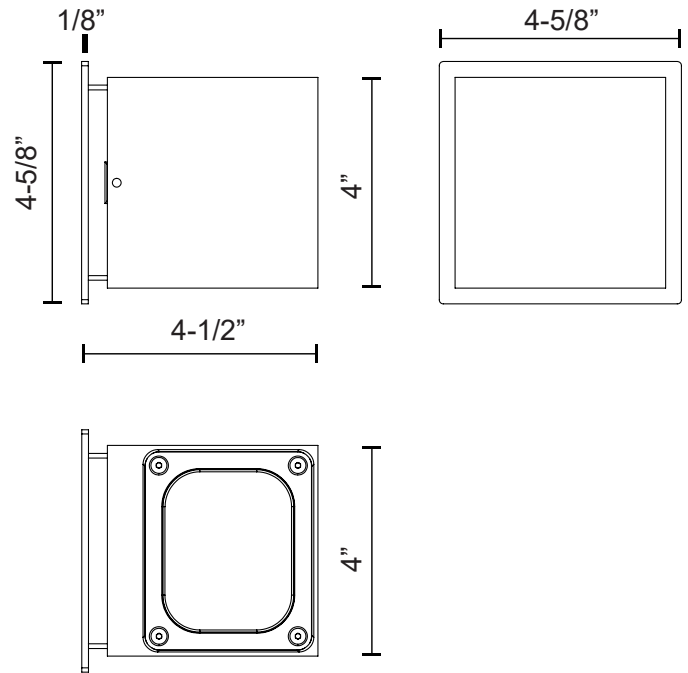

STATO EW33204-UNV

WALL

PROJECT

EW33204-WH-UNV
White

EW33204-GH-UNV
Graphite

EW33204-BK-UNV
Black

SPECIFICATION DETAILS

Fixture Dimensions	W4" x H4" E4-1/2"
Light Source	LED with DC Driver
Wattage	15W
Total Lumens	1575lm
Delivered Lumens	BK-840lm
Voltage	120-277V
Color Temperature	3000K
CRI (Ra)	80CRI
Optional Color Temps	2700K - 5000K Available, Minimum Order Quantities Apply
LED Rated Life	50,000 hours
Dimming	100% - 10%, TRIAC or ELV Dimmer (Not Included)
Diffuser Details	Parabolic Aluminum Reflector
Glass Details	Clear Glass
Location	Wet, IP65
Illumination Direction	Up and Down
Mounting Style	All Orientation; Wall;
Canopy Dimensions	W4-5/8" x H4-5/8" x E1/8"

* For custom options, consult factory for details.

* For warranty information, please visit www.kuzcolighting.com/warranty

DESCRIPTION

Architectural exterior wall sconce, die-cast cubic aluminum body with clear tempered glass cover and multi-faceted aluminum reflector maximizes light output.