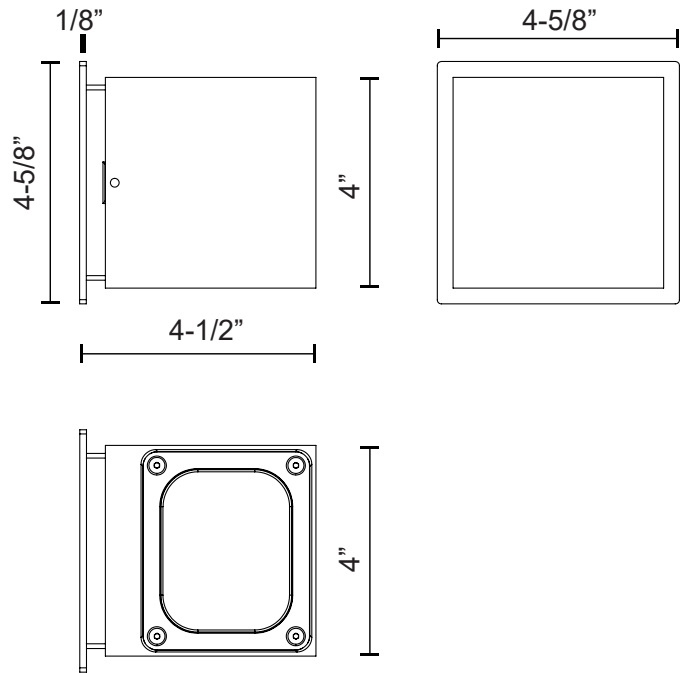

STATO EW33104-UNV

WALL

PROJECT

EW33104-BK-UNV
Black

EW33104-GH-UNV
Graphite

EW33104-WH-UNV
White

SPECIFICATION DETAILS

Fixture Dimensions	W4" x H4" E4-1/2"
Light Source	LED with DC Driver
Wattage	6W
Total Lumens	840lm
Delivered Lumens	BK-420lm
Voltage	120-277V
Color Temperature	3000K
CRI (Ra)	80CRI
Optional Color Temps	2700K - 5000K Available, Minimum Order Quantities Apply
LED Rated Life	50,000 hours
Dimming	100% - 10%, TRIAC or ELV Dimmer (Not Included)
Diffuser Details	Parabolic Aluminum Reflector
Glass Details	Clear Glass
Location	Wet, IP65
Illumination Direction	Downlight
Mounting Style	All Orientation; Wall;
Canopy Dimensions	W4-5/8" x H4-5/8" x E1/8"

* For custom options, consult factory for details.

* For warranty information, please visit www.kuzcolighting.com/warranty

DESCRIPTION

Architectural exterior wall sconce, die-cast cubic aluminum body with clear tempered glass cover and multi-faceted aluminum reflector maximizes light output.