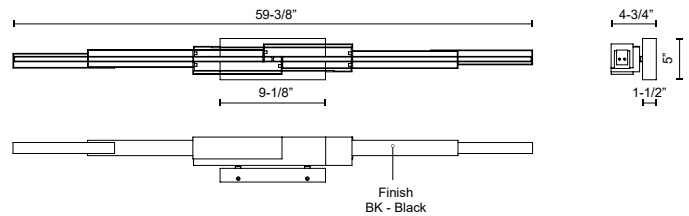

ENZO EW29560

WALL

PROJECT

DESCRIPTION

The Enzo Collection is a modern take on the brilliance of Art-deco design. From the thoughtful details to the contemporary duotone finish, these fixtures are hard to appreciate without being seen in person. The lighting is omni directional, with frosted acrylic diffusers that are spectacular for setting a mood indoors or outdoors

SPECIFICATION DETAILS

Fixture Dimensions	W59-3/8" x H5" x E4-3/4"
Light Source	LED with DC Driver
Wattage	62W
Total Lumens	5100lm
Delivered Lumens	3317lm
Voltage	120V
Color Temperature	3000K
CRI (Ra)	90CRI
Optional Color Temps	2700K - 5000K Available, Minimum Order Quantities Apply
LED Rated Life	50,000 hours
Dimming	100% - 10%, TRIAC or ELV Dimmer (Not Included)
Diffuser Details	White Acrylic
Location	Wet
Illumination Direction	Front/Back
Mounting Style	All Orientation
Canopy Dimensions	W9-1/8" x H5" x E1-1/2"
Paint Finish	BK02

* For custom options, consult factory for details.

* For warranty information, please visit www.kuzcolighting.com/warranty

KUZCO

CANADA: 19054 28TH AVENUE - SURREY, BC V3Z 6M3
USA: 3035 E. LONE MOUNTAIN ROAD - LAS VEGAS, NV 89081

WWW.KUZCOLIGHTING.COM

© 2023 KUZCO LIGHTING. ALL RIGHTS RESERVED.

COMMENT