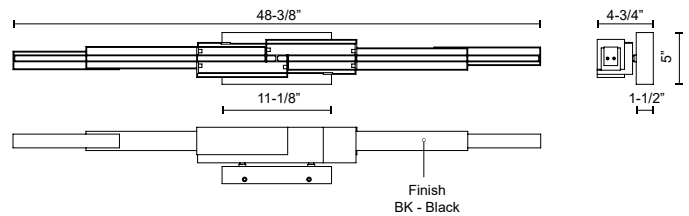

SPECIFICATION DETAILS

Fixture Dimensions	W48-3/8" x H5" x E4-3/4"
Light Source	LED with DC Driver
Wattage	40W
Total Lumens	3300lm
Delivered Lumens	2310lm
Voltage	120V
Color Temperature	3000K
CRI (Ra)	90CRI
Optional Color Temps	2700K - 5000K Available, Minimum Order Quantities Apply
LED Rated Life	50,000 hours
Dimming	100% - 10%, TRIAC or ELV Dimmer (Not Included)
Diffuser Details	White Acrylic
Location	Wet
Illumination Direction	Front/Back
Mounting Style	All Orientation
Canopy Dimensions	W11-1/8" x H5" x E1-1/2"
Paint Finish	BK02