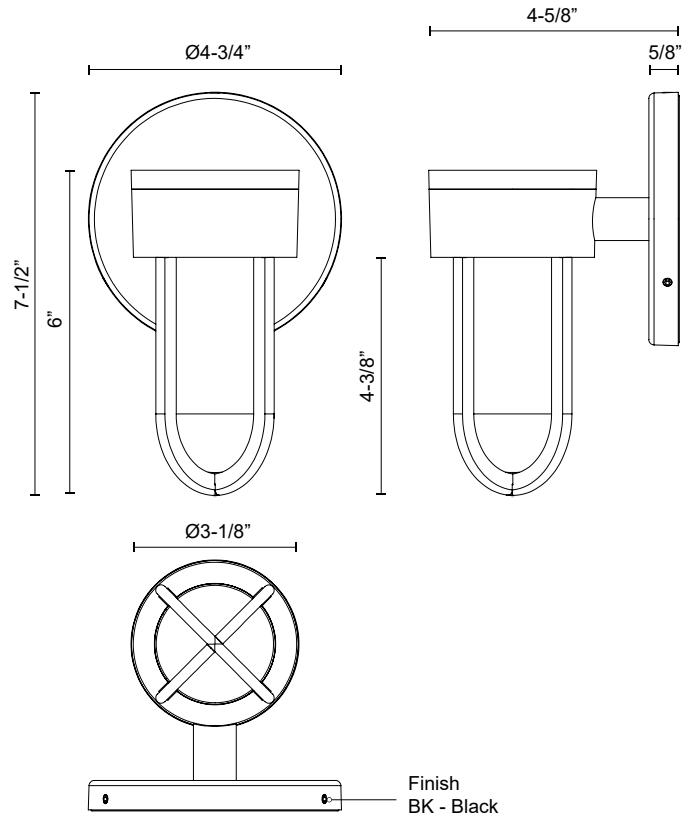

DAVY EW17608

WALL

PROJECT

DESCRIPTION

With a unique rounded metal frame and interior glass shell, this collection adds modern style to any exterior. Its style is matched by its function, providing ample illumination for all outdoor lighting needs.

SPECIFICATION DETAILS

Fixture Dimensions	W3-1/8" x H7-1/2" x E4-5/8"
Light Source	AC LED Module
Wattage	11W
Total Lumens	850lm
Delivered Lumens	BK-328lm
Voltage	120V
Color Temperature	3000K
CRI (Ra)	90CRI
Optional Color Temps	2700K - 5000K Available, Minimum Order Quantities Apply
LED Rated Life	50,000 hours
Dimming	100% - 10%, ELV Dimmer (Not Included)
Diffuser Details	Frosted PC Diffuser
Glass Details	Clear Water Glass
Location	Wet
Mounting Style	All Orientation; Wall;
Canopy Dimensions	D4-3/4" x E5/8"
Paint Finish	BK02
Finish Option(s)	Black

* For custom options, consult factory for details.

* For warranty information, please visit www.kuzcolighting.com/warranty

KUZCO

CANADA: 19054 28TH AVENUE - SURREY, BC V3Z 6M3

USA: 3035 E. LONE MOUNTAIN ROAD - LAS VEGAS, NV 89081

WWW.KUZCOLIGHTING.COM

© 2021 KUZCO LIGHTING. ALL RIGHTS RESERVED.

COMMENT