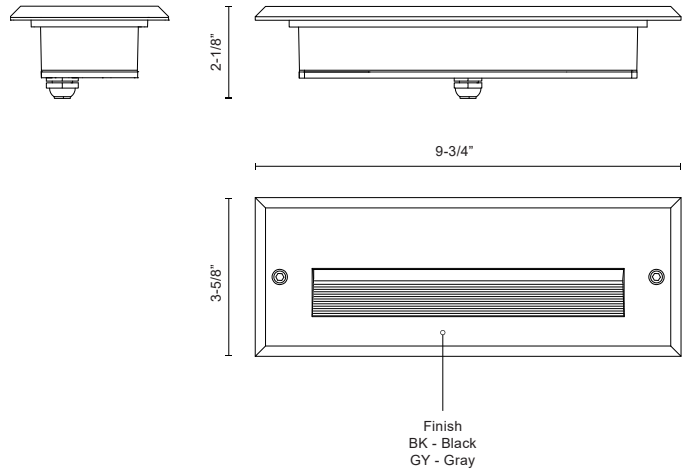

**NEWPORT
ER72410
STEP LIGHTS**

PROJECT

ER72410-BK
Black

ER72410-GY
Gray

SPECIFICATION DETAILS

Fixture Dimensions	W9-3/4" x H3-5/8" x E2-1/8"
Light Source	AC LED Module
Wattage	9W
Total Lumens	600lm
Delivered Lumens	BK-200lm; GY-400lm*;
Voltage	120V
Color Temperature	3000K
CRI (Ra)	90CRI
Optional Color Temps	2700K - 5000K Available, Minimum Order Quantities Apply
LED Rated Life	50,000 hours
Dimming	100% - 10%, ELV Dimmer (Not Included)
Illumination Direction	Down
Mounting Style	Wall Mount, Down Only
Material	Aluminum
Glass Details	Frosted Glass
Back Box Details	ER72410-CBOX (Wet Location) (Sold Separately); ER72410-MBOX (Dry Location) (Sold Separately);
ADA Compliant	Yes
Location	Wet
Paint Finish	BK02; GY01;

* For custom options, consult factory for details.

* For warranty information, please visit www.kuzcolighting.com/warranty

DESCRIPTION

This exterior recessed light is a classic, rectangle-shaped 10 inch long die-cast aluminum recessed light and utilizes LED light sources. The housing is designed to light an exterior or interior staircase or any other area that calls for a lighting from a concealed aperture. Choose from black or gray powder coat. Requires either back-box with fixture ER72410-MBOX (Dry Location) or ER72410-CBOX(Wet Location). Back-box sold separately.