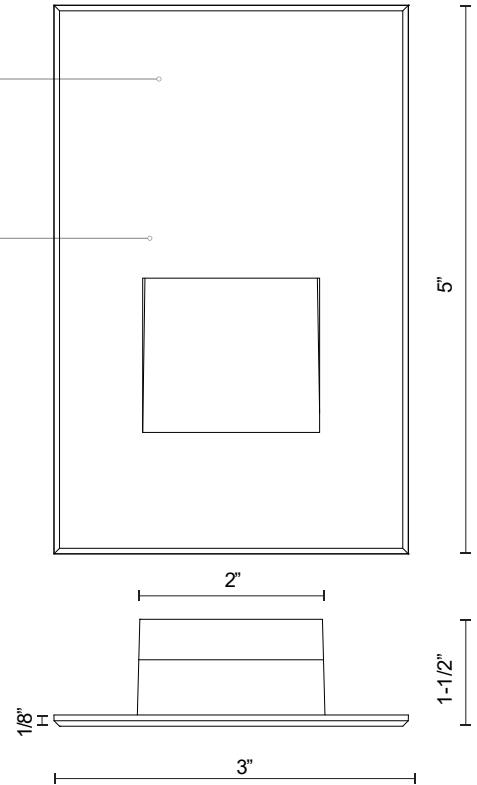

KUZCO

CANADA: 19054 28TH AVENUE - SURREY, BC V3Z 6M3
USA: 3035 E. LONE MOUNTAIN ROAD - LAS VEGAS, NV 89081

WWW.KUZCOLIGHTING.COM

© 2021 KUZCO LIGHTING. ALL RIGHTS RESERVED.

COMMENT