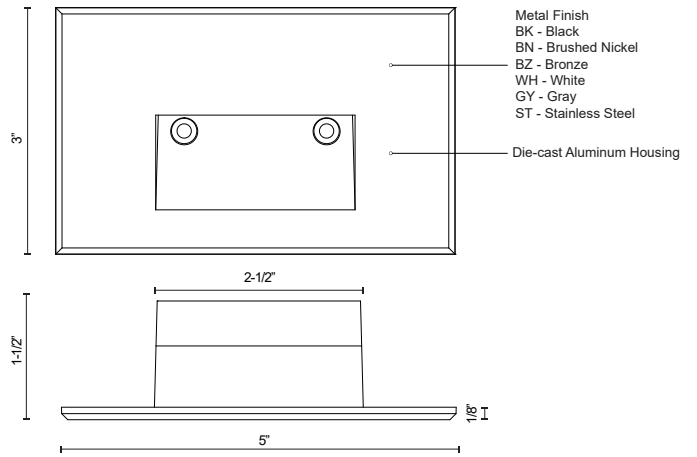

**SONIC  
ER3003  
STEP LIGHTS**

PROJECT

ER3003-BZ Bronze  
ER3003-BN Brushed Nickel  
ER3003-BK Black  
ER3003-GY Gray  
ER3003-ST Stainless Steel

ER3003-WH White

**SPECIFICATION DETAILS**

<b>Fixture Dimensions</b>	W5" x H3" x E1-1/2"
<b>Light Source</b>	AC LED Module
<b>Wattage</b>	4W
<b>Total Lumens</b>	250lm
<b>Delivered Lumens</b>	BK-26lm; BN-24lm; ST-50lm; WH-76lm;
<b>Voltage</b>	120V
<b>Color Temperature</b>	3000K
<b>CRI (Ra)</b>	90CRI
<b>Optional Color Temps</b>	2700K - 5000K Available, Minimum Order Quantities Apply
<b>LED Rated Life</b>	50,000 hours
<b>Dimming</b>	100% - 10%, ELV Dimmer (Not Included)
<b>Glass Details</b>	Clear Glass
<b>ADA Compliant</b>	Yes
<b>Location</b>	Wet
<b>Paint Finish</b>	BK02; BN02; BZ02; GY01; WH02;

\* For custom options, consult factory for details.  
\* For warranty information, please visit [www.kuzcolighting.com/warranty](http://www.kuzcolighting.com/warranty)

**DESCRIPTION**

A horizontal rectangle-shaped recessed light in matte black, white powder, bronze or brushed nickel finish. The optically designed light control of Sonic's die cast Aluminum housing fully conceals the source. Ideal for step or courtesy light use. This fixture is rated for outdoor use but there is no reason it cannot be utilized indoors too. Only fits into a single gang box.