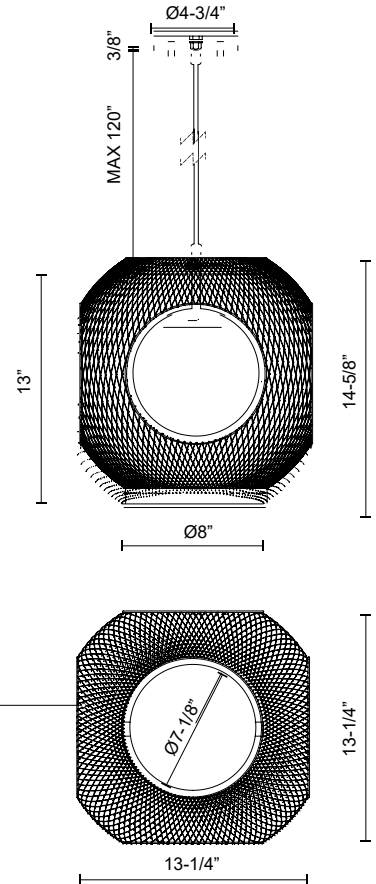

KONA
EP56913
PENDANTS

PROJECT

DESCRIPTION

The lunar glow of the Kona Collection will have you swooning. While the Kona family is perfect for illuminating your outdoor seating areas, it makes an eye-capturing addition to your home's interior. Metal mesh encompasses a sphere opal glass diffuser that emits great lighting wherever you need it.

SPECIFICATION DETAILS

Fixture Dimensions	L13-1/4" x W13-1/4" x H14-5/8"
Lamp Type	Incandescent, A19, Medium Base
Wattage	1 x 60W
Voltage	120V
Glass Details	Opal Glass
Adjustable	Yes
Wire Length	120" Max
Wire Type	Black
Minimum Hang Height	18"
Sloped Ceiling Adaptable	Yes
Location	Wet
Bulbs Included	No
Illumination Direction	Up/Down
Canopy Dimensions	D4-3/4" x H3/8"
Paint Finish	BK01

* For custom options, consult factory for details.

* For warranty information, please visit www.kuzcolighting.com/warranty

Finish
BK/OP - Black/Opal Glass

KUZCO

CANADA: 19054 28TH AVENUE - SURREY, BC V3Z 6M3
USA: 3035 E. LONE MOUNTAIN ROAD - LAS VEGAS, NV 89081

WWW.KUZCOLIGHTING.COM

© 2023 KUZCO LIGHTING. ALL RIGHTS RESERVED.

COMMENT