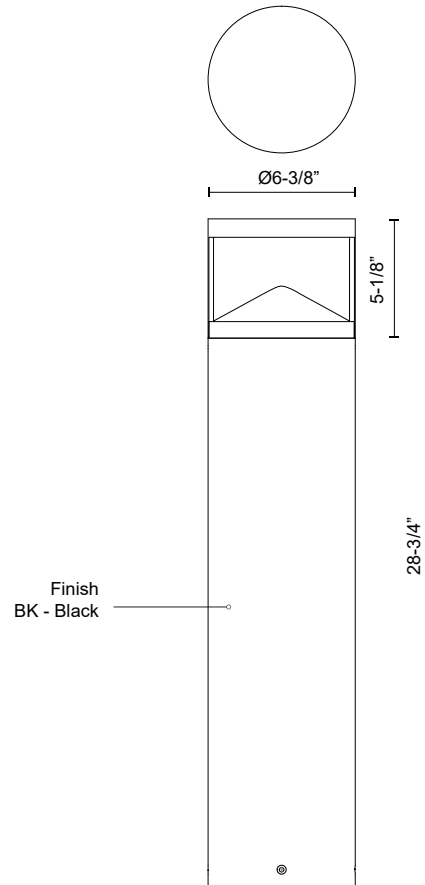

EB83329-BK-UNV
 Black

SPECIFICATION DETAILS

Fixture Dimensions	D6-3/8" x H28-3/4"
Light Source	LED with DC Driver
Wattage	24W
Total Lumens	2500lm
Delivered Lumens	1063lm
Voltage	120-277V
Color Temperature	3000K
CRI (Ra)	80CRI
Optional Color Temps	2700K - 5000K Available, Minimum Order Quantities Apply
LED Rated Life	50,000 hours
Dimming	100% - 10%, TRIAC or ELV Dimmer (Not Included)
Location	Wet
Illumination Direction	Down
Paint Finish	BK02

* For custom options, consult factory for details.

* For warranty information, please visit www.kuzcolighting.com/warranty

DESCRIPTION

Architecturally designed high-power LED exterior bollard fixture. This die-cast aluminum cylinder offers a uniquely shaped pyramid top with a diffused omni directional light. Available in three base sizes and interchangeable head options.