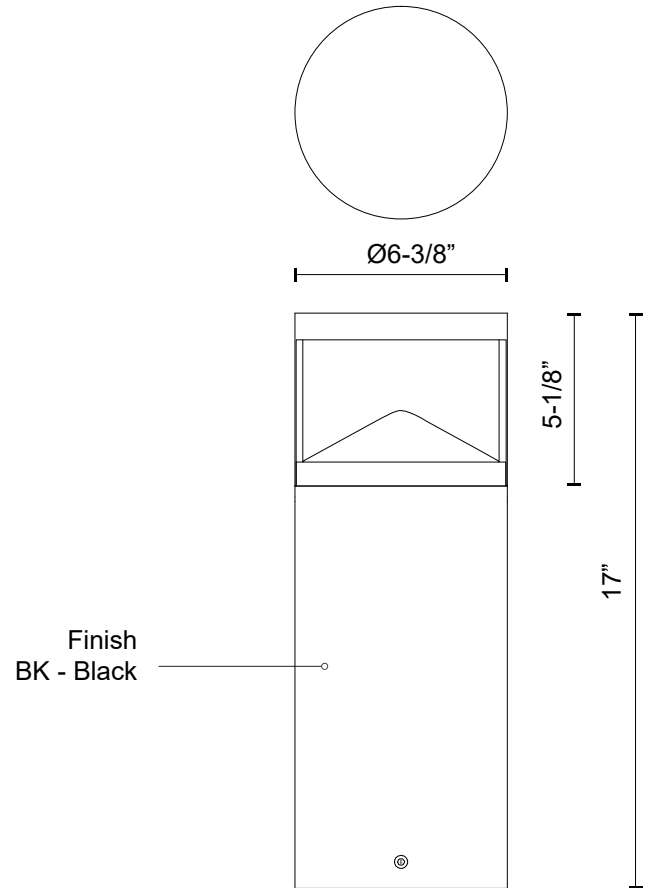

EB83317-BK-UNV  
 Black

**SPECIFICATION DETAILS**

<b>Fixture Dimensions</b>	D6-3/8" x H17"
<b>Light Source</b>	LED with DC Driver
<b>Wattage</b>	24W
<b>Total Lumens</b>	2500lm
<b>Delivered Lumens</b>	1063lm
<b>Voltage</b>	120-277V
<b>Color Temperature</b>	3000K
<b>CRI (Ra)</b>	80CRI
<b>Optional Color Temps</b>	2700K - 5000K Available, Minimum Order Quantities Apply
<b>LED Rated Life</b>	50,000 hours
<b>Dimming</b>	100% - 10%, TRIAC or ELV Dimmer (Not Included)
<b>Location</b>	Wet
<b>Illumination Direction</b>	Down
<b>Paint Finish</b>	BK02

\* For custom options, consult factory for details.

\* For warranty information, please visit [www.kuzcolighting.com/warranty](http://www.kuzcolighting.com/warranty)

**DESCRIPTION**

Architecturally designed high-power LED exterior bollard fixture. This die-cast aluminum cylinder offers a uniquely shaped pyramid top with a diffused omni directional light. Available in three base sizes and interchangeable head options.