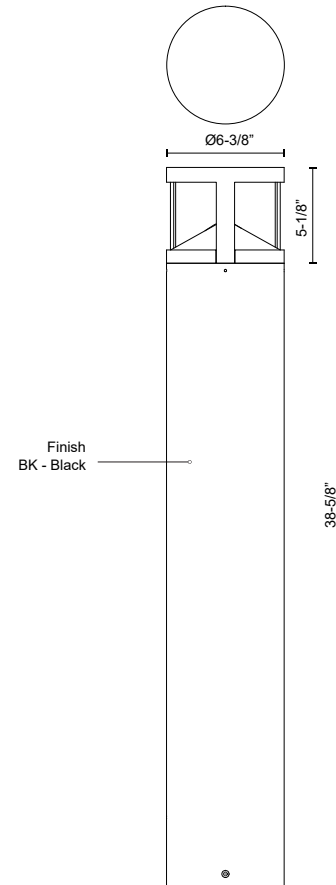

GLEN
EB82239-UNV
BOLLARDS

PROJECT

EB82239-BK-UNV
 Black

SPECIFICATION DETAILS

Fixture Dimensions	D6-3/8" x H38-5/8"
Light Source	LED with DC Driver
Wattage	24W
Total Lumens	2500lm
Delivered Lumens	1009lm
Voltage	120-277V
Color Temperature	3000K
CRI (Ra)	80CRI
Optional Color Temps	2700K - 5000K Available, Minimum Order Quantities Apply
LED Rated Life	50,000 hours
Dimming	100% - 10%, TRIAC or ELV Dimmer (Not Included)
Location	Wet
Illumination Direction	Down
Paint Finish	BK02

* For custom options, consult factory for details.

* For warranty information, please visit www.kuzcolighting.com/warranty

DESCRIPTION

Architecturally designed high-power LED exterior bollard fixture. This die-cast aluminum cylinder offers a uniquely shaped split pyramid top with a diffused omni directional light. Available in three base sizes and interchangeable head options