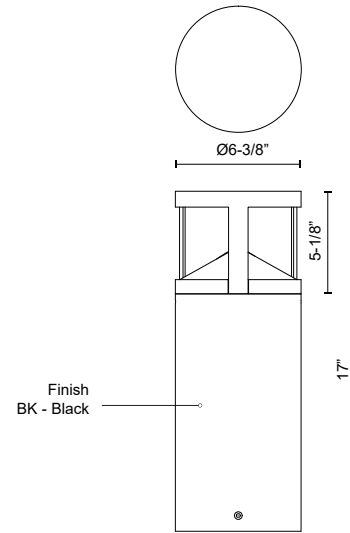

EB82217-BK-UNV
Black

SPECIFICATION DETAILS

Fixture Dimensions	D6-3/8" x H17"
Light Source	LED with DC Driver
Wattage	24W
Total Lumens	2500lm
Delivered Lumens	1009lm
Voltage	120-277V
Color Temperature	3000K
CRI (Ra)	80CRI
Optional Color Temps	2700K - 5000K Available, Minimum Order Quantities Apply
LED Rated Life	50,000 hours
Dimming	100% - 10%, TRIAC or ELV Dimmer (Not Included)
Location	Wet
Illumination Direction	Down
Paint Finish	BK02

* For custom options, consult factory for details.
* For warranty information, please visit www.kuzcolighting.com/warranty

DESCRIPTION

Architecturally designed high-power LED exterior bollard fixture. This die-cast aluminum cylinder offers a uniquely shaped split pyramid top with a diffused omni directional light. Available in three base sizes and interchangeable head options