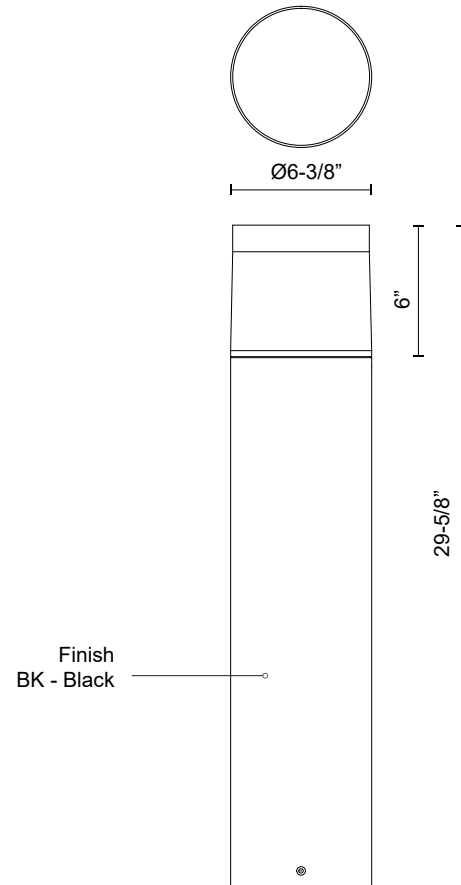

HANOVER EB49730-UNV

BOLLARDS

PROJECT

EB49730-BK-UNV
Black

SPECIFICATION DETAILS

Fixture Dimensions	D6-3/8" x H29-5/8"
Light Source	LED with DC Driver
Wattage	24W
Total Lumens	2500lm
Delivered Lumens	1659lm
Voltage	120-277V
Color Temperature	3000K
CRI (Ra)	80CRI
Optional Color Temps	2700K - 5000K Available, Minimum Order Quantities Apply
LED Rated Life	50,000 hours
Dimming	100% - 10%, TRIAC or ELV Dimmer (Not Included)
Diffuser Details	Frosted PC inside + Clear PC outside
Location	Wet
Illumination Direction	Down
Paint Finish	BK02

* For custom options, consult factory for details.

* For warranty information, please visit www.kuzcolighting.com/warranty

DESCRIPTION

Architecturally designed high-power LED exterior bollard fixture. This die-cast aluminum cylinder offers a unique pyramid-shaped diffuser wrapped in clear glass. Lighting is omni directional that is cast out and down. Available in three base sizes and interchangeable head options.