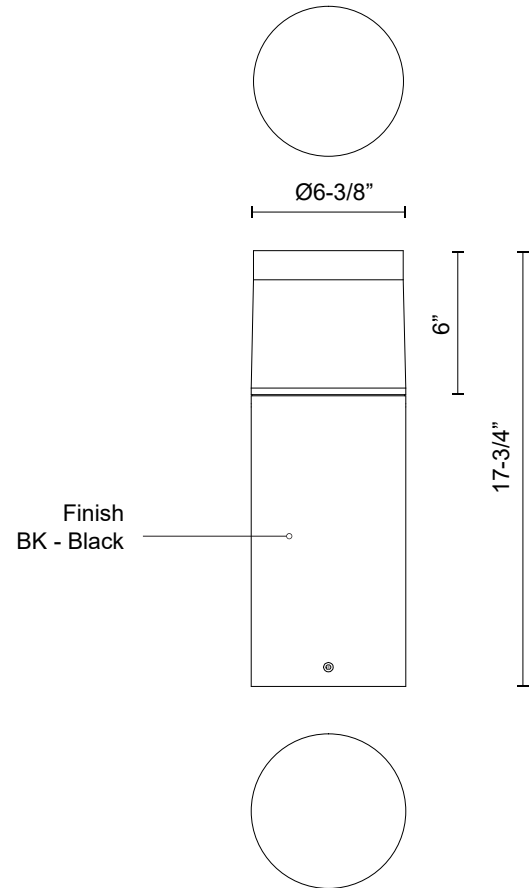

HANOVER EB49718-UNV

BOLLARDS

PROJECT

EB49718-BK-UNV

Black

SPECIFICATION DETAILS

Fixture Dimensions	D6-3/8" x H17-3/4"
Light Source	LED with DC Driver
Wattage	24W
Total Lumens	2500lm
Delivered Lumens	1659lm
Voltage	120-277V
Color Temperature	3000K
CRI (Ra)	80CRI
Optional Color Temps	2700K - 5000K Available, Minimum Order Quantities Apply
LED Rated Life	50,000 hours
Dimming	100% - 10%, TRIAC or ELV Dimmer (Not Included)
Diffuser Details	Frosted PC inside + Clear PC outside
Location	Wet
Illumination Direction	Down
Paint Finish	BK02

* For custom options, consult factory for details.

* For warranty information, please visit www.kuzcolighting.com/warranty

DESCRIPTION

Architecturally designed high-power LED exterior bollard fixture. This die-cast aluminum cylinder offers a unique pyramid-shaped diffuser wrapped in clear glass. Lighting is omni directional that is cast out and down. Available in three base sizes and interchangeable head options.