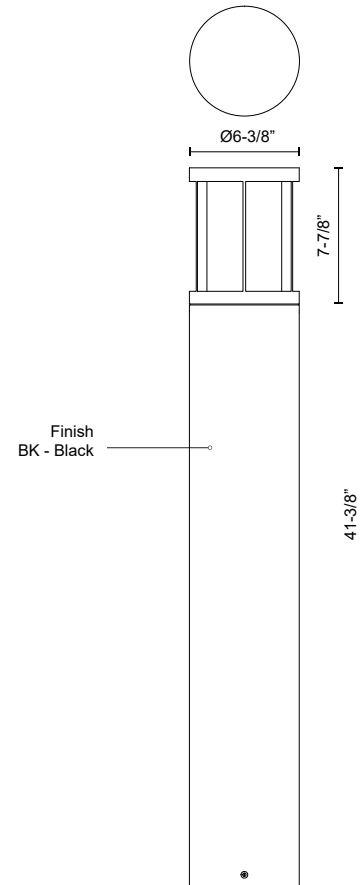

ALDEN
EB49041-UNV
BOLLARDS

PROJECT

EB49041-BK-UNV
 Black

SPECIFICATION DETAILS

Fixture Dimensions	D6-3/8" x H41-3/8"
Light Source	LED with DC Driver
Wattage	24W
Total Lumens	2500lm
Delivered Lumens	839lm
Voltage	120-277V
Color Temperature	3000K
CRI (Ra)	80CRI
Optional Color Temps	2700K - 5000K Available, Minimum Order Quantities Apply
LED Rated Life	50,000 hours
Dimming	100% - 10%, TRIAC or ELV Dimmer (Not Included)
Diffuser Details	Frosted PC
Location	Wet
Illumination Direction	Down
Paint Finish	BK02

* For custom options, consult factory for details.

* For warranty information, please visit www.kuzcolighting.com/warranty

DESCRIPTION

Architecturally designed high-power LED exterior bollard fixture. This die-cast aluminum cylinder with a frosted polycarbonate diffuser delivers diffused omni directional light with three base sizes and interchangeable head options