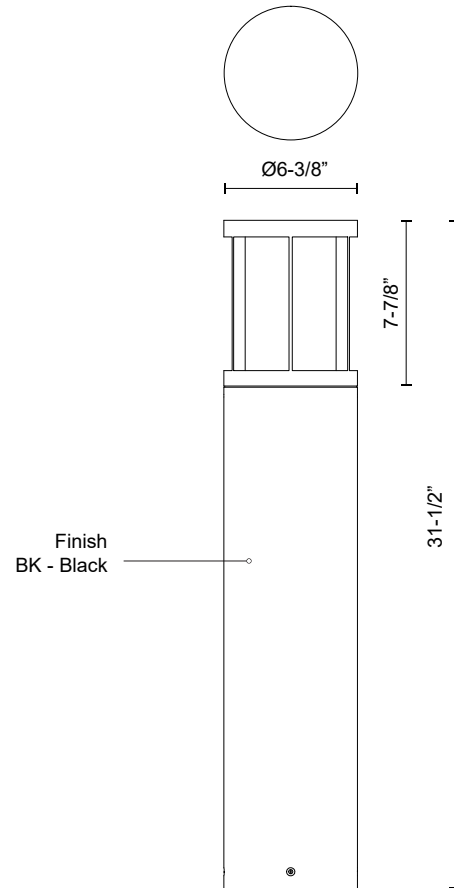

EB49031-BK-UNV
 Black

SPECIFICATION DETAILS

Fixture Dimensions	D6-3/8" x H31-1/2"
Light Source	LED with DC Driver
Wattage	24W
Total Lumens	2500lm
Delivered Lumens	839lm
Voltage	120-277V
Color Temperature	3000K
CRI (Ra)	80CRI
Optional Color Temps	2700K - 5000K Available, Minimum Order Quantities Apply
LED Rated Life	50,000 hours
Dimming	100% - 10%, TRIAC or ELV Dimmer (Not Included)
Diffuser Details	Frosted PC
Location	Wet
Illumination Direction	Down
Paint Finish	BK02

* For custom options, consult factory for details.

* For warranty information, please visit www.kuzcolighting.com/warranty

DESCRIPTION

Architecturally designed high-power LED exterior bollard fixture. This die-cast aluminum cylinder with a frosted polycarbonate diffuser delivers diffused omni directional light with three base sizes and interchangeable head options