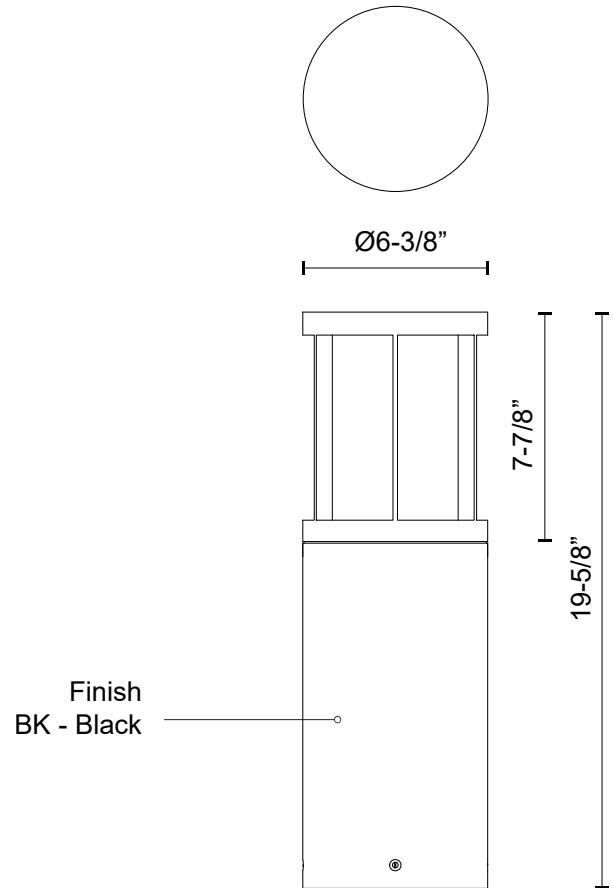

ALDEN
EB49020-UNV
BOLLARDS

PROJECT

EB49020-BK-UNV
 Black

SPECIFICATION DETAILS

| | |
|-------------------------------|---|
| Fixture Dimensions | D6-3/8" x H19-5/8" |
| Light Source | LED with DC Driver |
| Wattage | 24W |
| Total Lumens | 2500lm |
| Delivered Lumens | 839lm |
| Voltage | 120-277V |
| Color Temperature | 3000K |
| CRI (Ra) | 80CRI |
| Optional Color Temps | 2700K - 5000K Available, Minimum Order Quantities Apply |
| LED Rated Life | 50,000 hours |
| Dimming | 100% - 10%, TRIAC or ELV Dimmer (Not Included) |
| Diffuser Details | Frosted PC |
| Location | Wet |
| Illumination Direction | Down |
| Paint Finish | BK02 |

* For custom options, consult factory for details.
 * For warranty information, please visit www.kuzcolighting.com/warranty

DESCRIPTION

Architecturally designed high-power LED exterior bollard fixture. This die-cast aluminum cylinder with a frosted polycarbonate diffuser delivers diffused omni directional light with three base sizes and interchangeable head options