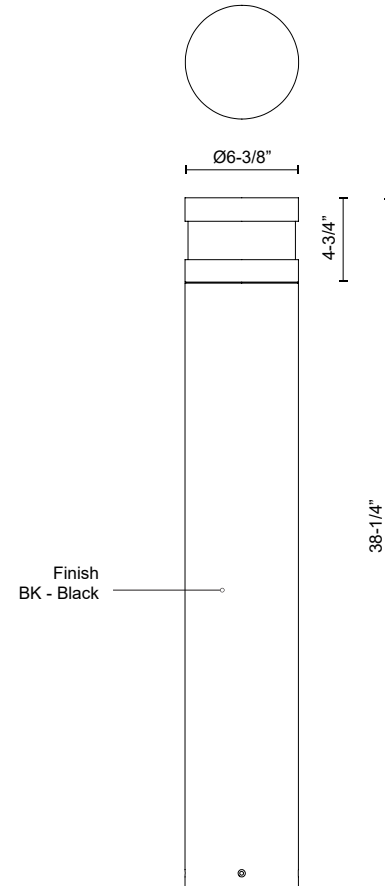

WINDERMERE EB48538-UNV

BOLLARDS

PROJECT

SPECIFICATION DETAILS

Fixture Dimensions	D6-3/8" x H38-1/4"
Light Source	LED with DC Driver
Wattage	24W
Total Lumens	2500lm
Delivered Lumens	1085lm
Voltage	120-277V
Color Temperature	3000K
CRI (Ra)	80CRI
Optional Color Temps	2700K □ 5000K Available, Minimum Order Quantities Apply
LED Rated Life	50,000 hours
Dimming	100% - 10%, TRIAC or ELV Dimmer (Not Included)
Diffuser Details	Clear PC
Location	Wet
Illumination Direction	Down
Paint Finish	BK02

* For custom options, consult factory for details.

* For warranty information, please visit www.kuzcolighting.com/warranty

DESCRIPTION

Architecturally designed high-power LED exterior bollard fixture. This die-cast aluminum cylinder with a frosted polycarbonate diffuser delivers diffused omni directional light with a sleek powder-coated finish

KUZCO

CANADA: 19054 28TH AVENUE - SURREY, BC V3Z 6M3

USA: 3035 E. LONE MOUNTAIN ROAD - LAS VEGAS, NV 89081

WWW.KUZCOLIGHTING.COM

© 2023 KUZCO LIGHTING. ALL RIGHTS RESERVED.

COMMENT