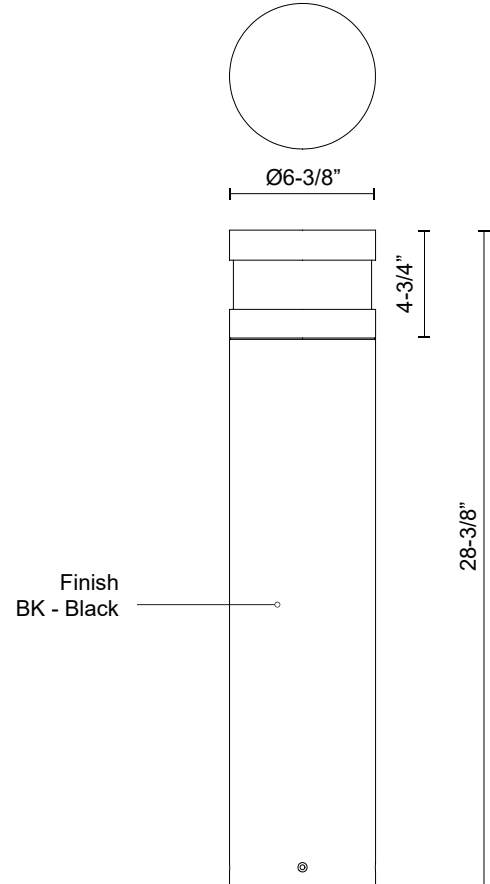

WINDERMERE EB48528-UNV

BOLLARDS

PROJECT

SPECIFICATION DETAILS

Fixture Dimensions	D6-3/8" x H28-3/8"
Light Source	LED with DC Driver
Wattage	24W
Total Lumens	2500lm
Delivered Lumens	1085lm
Voltage	120-277V
Color Temperature	3000K
CRI (Ra)	80CRI
Optional Color Temps	2700K - 5000K Available, Minimum Order Quantities Apply
LED Rated Life	50,000 hours
Dimming	100% - 10%, TRIAC or ELV Dimmer (Not Included)
Diffuser Details	Clear PC
Location	Wet
Illumination Direction	Down
Paint Finish	BK02

* For custom options, consult factory for details.

* For warranty information, please visit www.kuzcolighting.com/warranty

DESCRIPTION

Architecturally designed high-power LED exterior bollard fixture. This die-cast aluminum cylinder with a frosted polycarbonate diffuser delivers diffused omni directional light with a sleek powder-coated finish

KUZCO

CANADA: 19054 28TH AVENUE - SURREY, BC V3Z 6M3

USA: 3035 E. LONE MOUNTAIN ROAD - LAS VEGAS, NV 89081

WWW.KUZCOLIGHTING.COM

© 2023 KUZCO LIGHTING. ALL RIGHTS RESERVED.

COMMENT