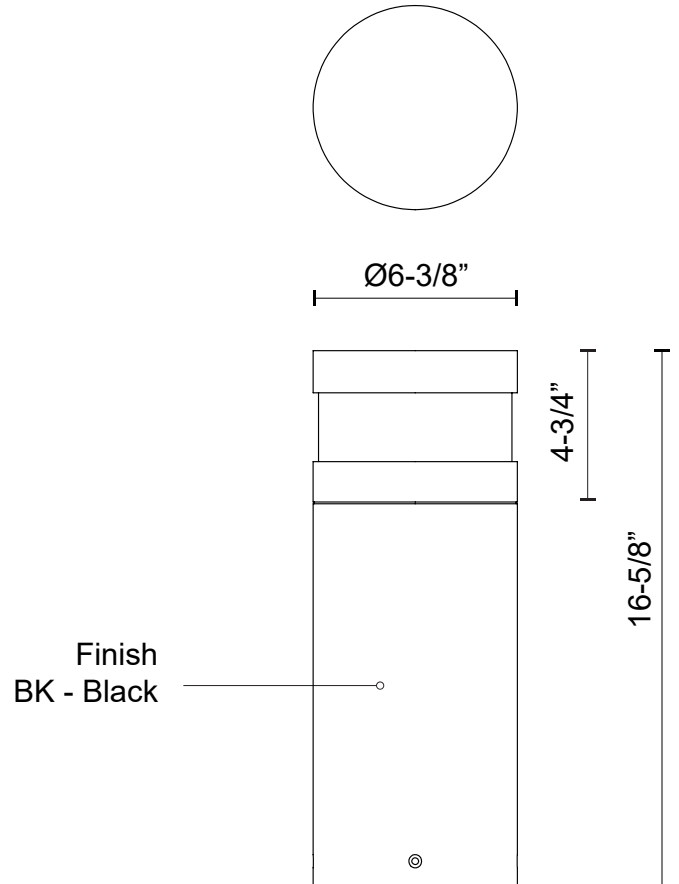

WINDERMERE EB48516-UNV

BOLLARDS

PROJECT

EB48516-BK-UNV
Black

SPECIFICATION DETAILS

Fixture Dimensions	D6-3/8" x H16-5/8"
Light Source	LED with DC Driver
Wattage	24W
Total Lumens	2500lm
Delivered Lumens	1085lm
Voltage	120-277V
Color Temperature	3000K
CRI (Ra)	80CRI
Optional Color Temps	2700K - 5000K Available, Minimum Order Quantities Apply
LED Rated Life	50,000 hours
Dimming	100% - 10%, TRIAC or ELV Dimmer (Not Included)
Diffuser Details	Clear PC
Location	Wet
Illumination Direction	Down
Paint Finish	BK02

* For custom options, consult factory for details.

* For warranty information, please visit www.kuzcolighting.com/warranty

DESCRIPTION

Architecturally designed high-power LED exterior bollard fixture. This die-cast aluminum cylinder with a frosted polycarbonate diffuser delivers diffused omni directional light with a sleek powder-coated finish