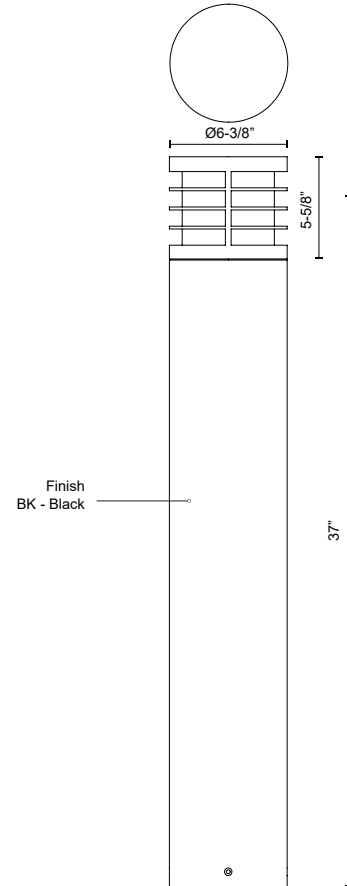

BLAINE
EB47837-UNV
BOLLARDS

PROJECT

EB47837-BK-UNV
 Black

SPECIFICATION DETAILS

Fixture Dimensions	D6-3/8" x H37"
Light Source	LED with DC Driver
Wattage	24W
Total Lumens	2500lm
Delivered Lumens	524lm
Voltage	120-277V
Color Temperature	3000K
CRI (Ra)	80CRI
Optional Color Temps	2700K - 5000K Available, Minimum Order Quantities Apply
LED Rated Life	50,000 hours
Dimming	100% - 10%, TRIAC or ELV Dimmer (Not Included)
Diffuser Details	Frosted PC
Location	Wet
Illumination Direction	Down
Paint Finish	BK02

* For custom options, consult factory for details.

* For warranty information, please visit www.kuzcolighting.com/warranty

DESCRIPTION

Architecturally designed high-power LED exterior bollard fixture. This die-cast aluminum cylinder has a frosted polycarbonate diffuser with thin metal halos that delivers diffused omni directional light with three base sizes and interchangeable head options.