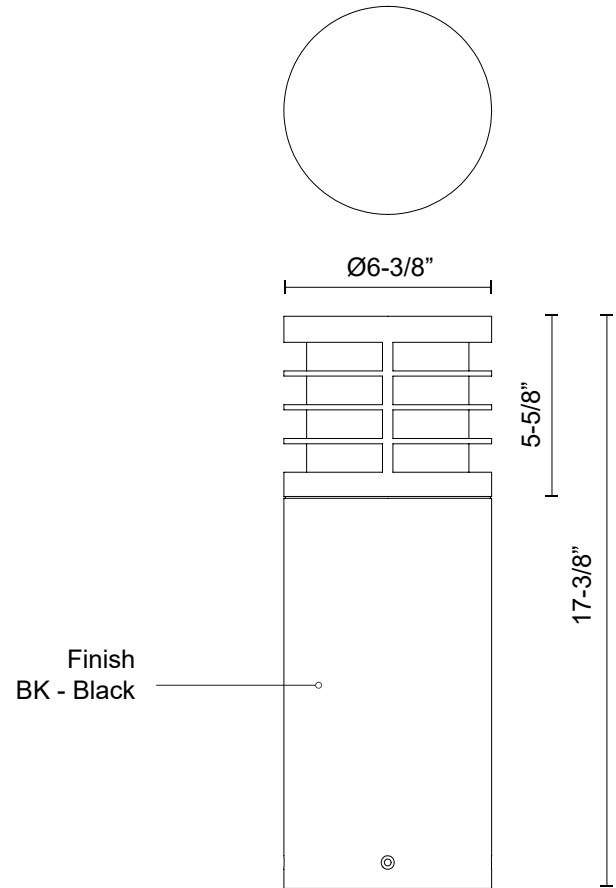

BLAINE
EB47818-UNV
BOLLARDS

PROJECT

EB47818-BK-UNV
 Black

SPECIFICATION DETAILS

Fixture Dimensions	D6-3/8" x H17-3/8"
Light Source	LED with DC Driver
Wattage	24W
Total Lumens	2500lm
Delivered Lumens	524lm
Voltage	120-277V
Color Temperature	3000K
CRI (Ra)	80CRI
Optional Color Temps	2700K - 5000K Available, Minimum Order Quantities Apply
LED Rated Life	50,000 hours
Dimming	100% - 10%, TRIAC or ELV Dimmer (Not Included)
Diffuser Details	Frosted PC
Location	Wet
Illumination Direction	Down
Paint Finish	BK02

* For custom options, consult factory for details.

* For warranty information, please visit www.kuzcolighting.com/warranty

DESCRIPTION

Architecturally designed high-power LED exterior bollard fixture. This die-cast aluminum cylinder has a frosted polycarbonate diffuser with thin metal halos that delivers diffused omni directional light with three base sizes and interchangeable head options.