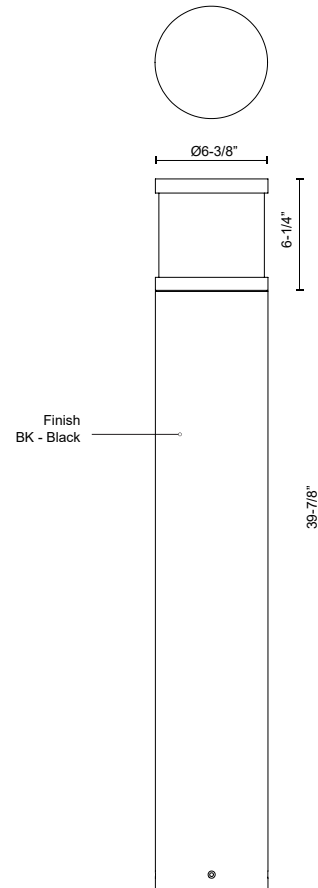

CHADWORTH EB46440-UNV

BOLLARDS

PROJECT

EB46440-BK-UNV
Black

SPECIFICATION DETAILS

Fixture Dimensions	D6-3/8" x H39-7/8"
Light Source	LED with DC Driver
Wattage	24W
Total Lumens	2500lm
Delivered Lumens	1212lm
Voltage	120-277V
Color Temperature	3000K
CRI (Ra)	80CRI
Optional Color Temps	2700K - 5000K Available, Minimum Order Quantities Apply
LED Rated Life	50,000 hours
Dimming	100% - 10%, TRIAC or ELV Dimmer (Not Included)
Diffuser Details	Frosted PC
Location	Wet
Illumination Direction	Down
Paint Finish	BK02

* For custom options, consult factory for details.

* For warranty information, please visit www.kuzcolighting.com/warranty

DESCRIPTION

Architecturally designed high-power LED exterior bollard fixture. This die-cast powder-coated aluminum cylinder has a frosted polycarbonate diffuser that provides diffused omni directional light to the surrounding area. Available in three base sizes with interchangeable head options.