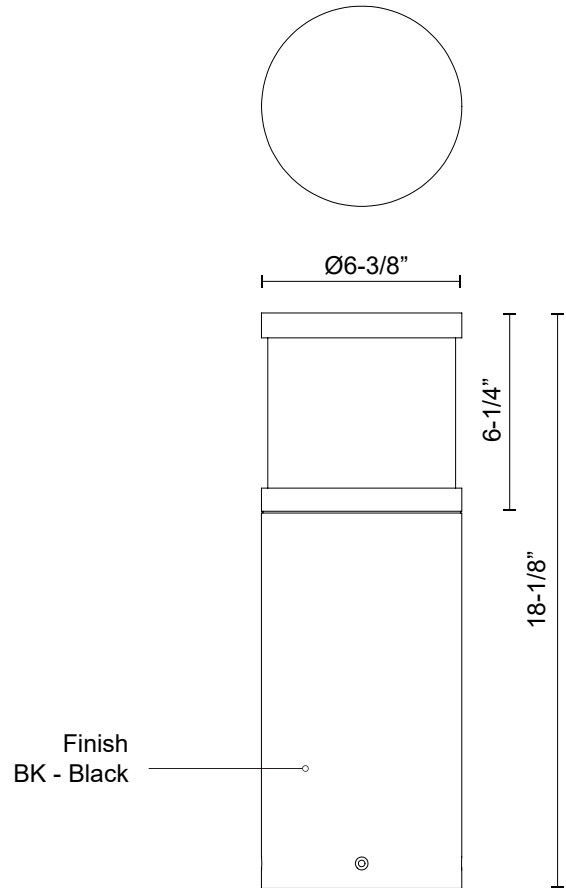

EB46418-BK-UNV

Black

SPECIFICATION DETAILS

Fixture Dimensions	D6-3/8" x H18-1/8"
Light Source	LED with DC Driver
Wattage	24W
Total Lumens	2500lm
Delivered Lumens	1212lm
Voltage	120-277V
Color Temperature	3000K
CRI (Ra)	80CRI
Optional Color Temps	2700K - 5000K Available, Minimum Order Quantities Apply
LED Rated Life	50,000 hours
Dimming	100% - 10%, TRIAC or ELV Dimmer (Not Included)
Diffuser Details	Frosted PC
Location	Wet
Illumination Direction	Down
Paint Finish	BK02

* For custom options, consult factory for details.

* For warranty information, please visit www.kuzcolighting.com/warranty

DESCRIPTION

Architecturally designed high-power LED exterior bollard fixture. This die-cast powder-coated aluminum cylinder has a frosted polycarbonate diffuser that provides diffused omni directional light to the surrounding area. Available in three base sizes with interchangeable head options.