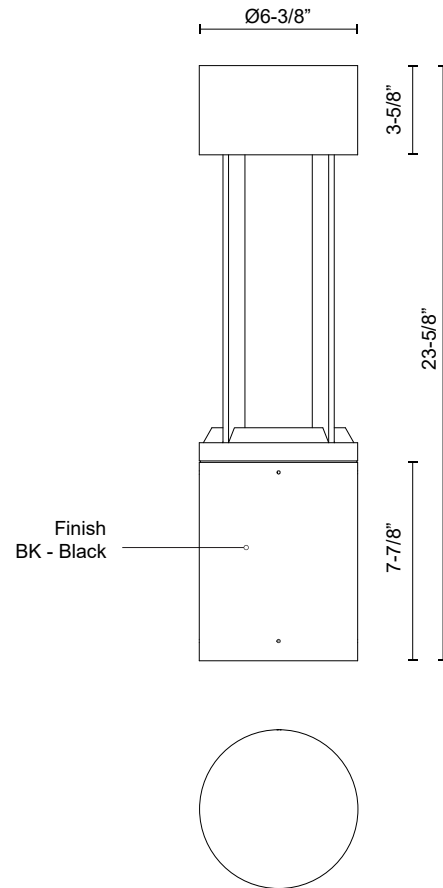

EB41924-BK-UNV
 Black

SPECIFICATION DETAILS

Fixture Dimensions	D6-3/8" x H23-5/8"
Light Source	LED with DC Driver
Wattage	24W
Total Lumens	2500lm
Delivered Lumens	1372lm
Voltage	120-277V
Color Temperature	3000K
CRI (Ra)	80CRI
Optional Color Temps	2700K - 5000K Available, Minimum Order Quantities Apply
LED Rated Life	50,000 hours
Dimming	100% - 10%, TRIAC or ELV Dimmer (Not Included)
Location	Wet
Illumination Direction	Down
Paint Finish	BK02

* For custom options, consult factory for details.

* For warranty information, please visit www.kuzcolighting.com/warranty

DESCRIPTION

Architecturally designed high-power LED exterior bollard fixture. This die-cast aluminum cylinder with a powder-coated finish features a high top and cage design with a radiant downlight to illuminate walkways and paths effectively