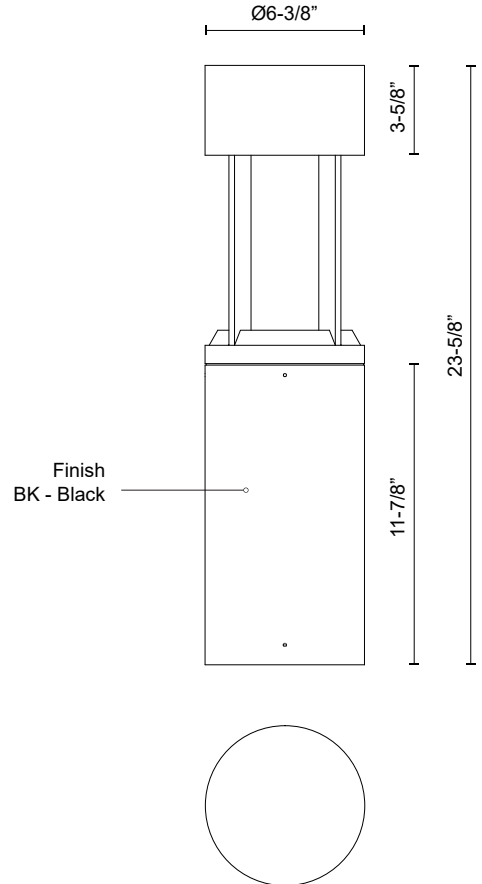

EB40924-BK-UNV
 Black

SPECIFICATION DETAILS

| | |
|-------------------------------|---|
| Fixture Dimensions | D6-3/8" x H23-5/8" |
| Light Source | LED with DC Driver |
| Wattage | 24W |
| Total Lumens | 2500lm |
| Delivered Lumens | 1353lm |
| Voltage | 120-277V |
| Color Temperature | 3000K |
| CRI (Ra) | 80CRI |
| Optional Color Temps | 2700K - 5000K Available, Minimum Order Quantities Apply |
| LED Rated Life | 50,000 hours |
| Dimming | 100% - 10%, TRIAC or ELV Dimmer (Not Included) |
| Location | Wet |
| Illumination Direction | Down |
| Paint Finish | BK02 |

* For custom options, consult factory for details.
 * For warranty information, please visit www.kuzcolighting.com/warranty

DESCRIPTION

Architecturally designed high-power LED exterior bollard fixture. This die-cast aluminum cylinder with a powder-coated finish features a high top with a radiant downlight to illuminate walkways and paths effectively.