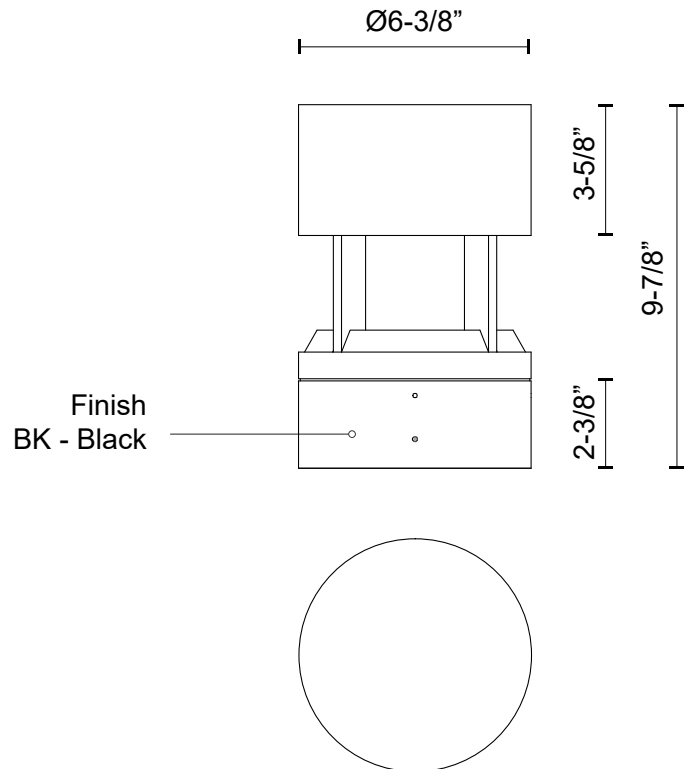

EB40910-BK-UNV
 Black

SPECIFICATION DETAILS

Fixture Dimensions	D6-3/8" x H9-7/8"
Light Source	LED with DC Driver
Wattage	24W
Total Lumens	2500lm
Delivered Lumens	884lm
Voltage	120-277V
Color Temperature	3000K
CRI (Ra)	80CRI
Optional Color Temps	2700K - 5000K Available, Minimum Order Quantities Apply
LED Rated Life	50,000 hours
Dimming	100% - 10%, TRIAC or ELV Dimmer (Not Included)
Location	Wet
Illumination Direction	Down
Paint Finish	BK02

* For custom options, consult factory for details.

* For warranty information, please visit www.kuzcolighting.com/warranty

DESCRIPTION

Architecturally designed high-power LED exterior bollard fixture. This die-cast aluminum cylinder with a powder-coated finish features a high top with a radiant downlight to illuminate walkways and paths effectively.