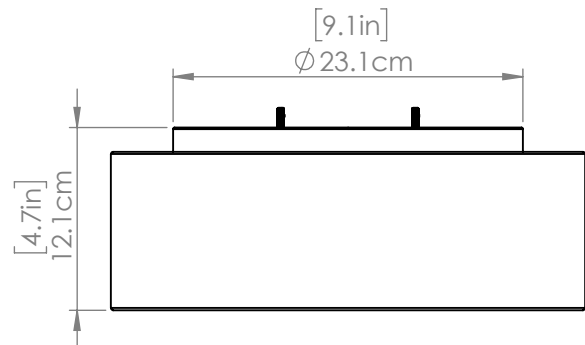

MILAN

| FLUSH MOUNT

SKU | DVP5328

FINISH OPTIONS

Brass with Sateen White Shade
Buffed Nickel with Sateen White Shade
Ebony with Sateen White Shade

DIMENSIONS

Length / Ø: 12.25"
Width: N/A"
Height: 4.75"
Depth: N/A"
Minimum Height: N/A"
Maximum Height: N/A"

LAMPING

Number of Sockets: 2
Wattage of Individual Socket: 25W
Socket Type: Medium Base
Socket Orientation:
Lamp Confinement: Fully Enclosed
Voltage: 120V
Dimmable: Yes
Bulbs Not Included

PIPE / CHAIN / CORD INFORMATION

Pipe/Chain Kit Included: N/A
Pipe Information: N/A
Chain Information: N/A
Wire/Cord Information: 8 in
Max Sloped Ceiling Angle:
**Conversion 19° to 45° : ASY0101+Finish (2 loops + 1 chain):
For Additional Cost*