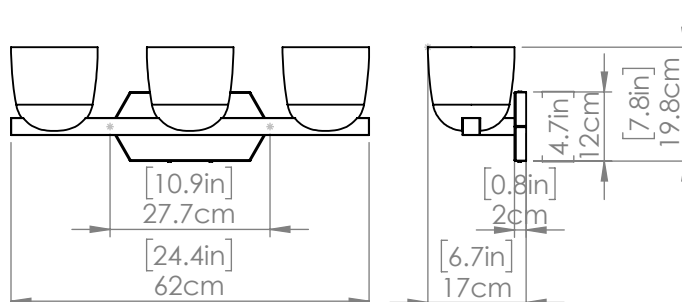

CHALICE

| VANITY

SKU | DVP49843

FINISH OPTIONS

Brass with Milky Swirl Glass
Ebony with Milky Swirl Glass

DIMENSIONS

Length / Ø: N/A
Width: 24.5 in
Height: 7.75 in
Depth: 6.75 in
Minimum Height: 7.75 in
Maximum Height: N/A

LAMPING

Number of Sockets: 3
Wattage of Individual Socket: 40W
Socket Type: Candelabra Base (E12)
Socket Orientation: Up Or Down
Lamp Confinement: Semi Enclosed
Voltage: 120V
Dimmable: Yes
Bulbs Not Included

PIPE / CHAIN / CORD INFORMATION

Pipe/Chain Kit Included: N/A
Pipe Information: N/A
Chain Information: N/A
Wire/Cord Information: 8 in
Max Sloped Ceiling Angle: N/A

ADDITIONAL INFORMATION

Wall and Ceiling Mountable: No
Up and Down Mountable: Yes
Location Certification: Dry Locations Only
ADA Compliant: No