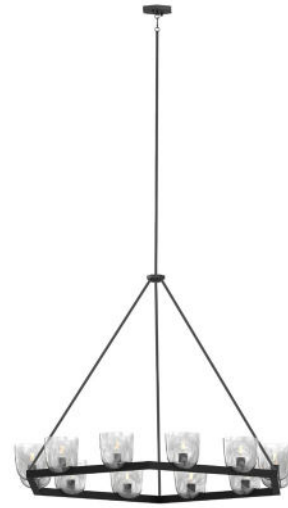

CHALICE

| CHANDELIER

SKU | DVP49826

FINISH OPTIONS

Brass with Milky Swirl Opal Glass
Ebony with Milky Swirl Opal Glass

DIMENSIONS

Length / Ø: 47.25
Width: N/A
Height: 35.5
Depth: N/A
Minimum Height: 37
Maximum Height: 77

LAMPING

Number of Sockets: 12
Wattage of Individual Socket: 40W
Socket Type: Candelabra Base (E12)
Socket Orientation: Up
Lamp Confinement: Semi Enclosed
Voltage: 120V
Dimmable: Yes
Bulbs Not Included

PIPE / CHAIN / CORD INFORMATION

Pipe/Chain Kit Included: Yes, Pipe
Pipe Information: 40 in
Chain Information: N/A
Wire/Cord Information: 120 in
Max Sloped Ceiling Angle: 90° (Chain Link)

ADDITIONAL INFORMATION

Wall and Ceiling Mountable: N/A
Up and Down Mountable: N/A
Location Certification: Dry Locations Only
ADA Compliant: N/A