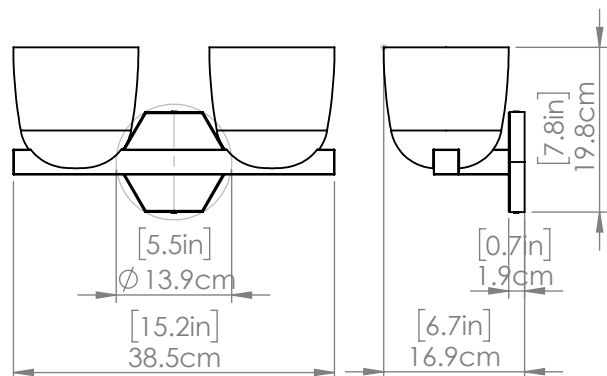

CHALICE

| VANITY

DVI
LIGHTING

SKU | DVP49822

FINISH OPTIONS

Brass with Milky Swirl Glass
Ebony with Milky Swirl Glass

DIMENSIONS

Length / Ø: N/A
Width: 16.25 in
Height: 7.75 in
Depth: 7.75 in
Minimum Height: 7.75 in
Maximum Height: N/A

LAMPING

Number of Sockets: 2
Wattage of Individual Socket: 40W
Socket Type: Candelabra Base (E12)
Socket Orientation: Up Or Down
Lamp Confinement: Semi Enclosed
Voltage: 120V
Dimmable: Yes
Bulbs Not Included

PIPE / CHAIN / CORD INFORMATION

Pipe/Chain Kit Included: No
Pipe Information: N/A
Chain Information: N/A
Wire/Cord Information: 8 in
Max Sloped Ceiling Angle: N/A

ADDITIONAL INFORMATION

Wall and Ceiling Mountable: No
Up and Down Mountable: Yes
Location Certification: Dry Locations Only
ADA Compliant: No