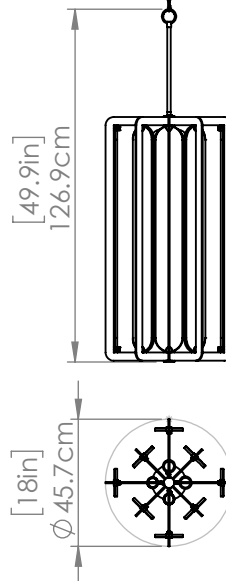

SKU | DVP49749

FINISH OPTIONS

Ebony with Gray Faux Alabaster
 Brass with Brown Faux Alabaster

DIMENSIONS

Length / Ø: 18 in
Width: N/A
Height: 35.25 in
Depth: N/A
Minimum Height: 41 in
Maximum Height: 77 in

LAMPING

Number of Sockets: 4
Wattage of Individual Socket: 40W
Socket Type: Medium Base (E26)
Socket Orientation: Multidirectional
Lamp Confinement: Mostly Open
Voltage: 120V
Dimmable: Yes
Bulbs Not Included

PIPE / CHAIN / CORD INFORMATION

Pipe/Chain Kit Included: Yes, Chain
Pipe Information: N/A
Chain Information: 36 in
Wire/Cord Information: 120 in
Max Sloped Ceiling Angle: 90° (Chain Link)

ADDITIONAL INFORMATION