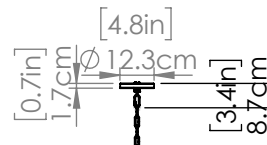

SKU | DVP49749

FINISH OPTIONS

Ebony with Gray Faux Alabaster
 Brass with Brown Faux Alabaster

DIMENSIONS

Length / Ø: 18 in
Width: N/A
Height: 35.25 in
Depth: N/A
Minimum Height: 41 in
Maximum Height: 77 in

LAMPING

Number of Sockets: 4
Wattage of Individual Socket: 40W
Socket Type: Medium Base (E26)
Socket Orientation: Multidirectional
Lamp Confinement: Mostly Open
Voltage: 120V
Dimmable: Yes
Bulbs Not Included

PIPE / CHAIN / CORD INFORMATION

Pipe/Chain Kit Included: Yes, Chain
Pipe Information: N/A
Chain Information: 36 in
Wire/Cord Information: 120 in
Max Sloped Ceiling Angle: 90° (Chain Link)

ADDITIONAL INFORMATION