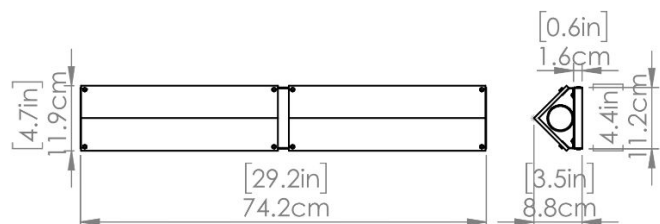

SKU | DVP49644

FINISH OPTIONS

Ebony with Gray Faux Alabaster
Brass with Brown Faux Alabaster

DIMENSIONS

Length / Ø: 29.25 in
Width: N/A
Height: 4.75 in
Depth: 3.5 in
Minimum Height: 4.75 in
Maximum Height: N/A

LAMPING

Number of Sockets: 4
Wattage of Individual Socket: 40W
Socket Type: Medium Base (E26)
Socket Orientation: Sideways
Lamp Confinement: Semi Enclosed
Voltage: 120V
Dimmable: Yes
Bulbs Not Included

PIPE / CHAIN / CORD INFORMATION

Pipe/Chain Kit Included: No
Pipe Information: N/A
Chain Information: N/A
Wire/Cord Information: 8 in
Max Sloped Ceiling Angle: N/A

ADDITIONAL INFORMATION

Wall and Ceiling Mountable: Yes
Up and Down Mountable: Yes
Location Certification: Dry Locations Only
ADA Compliant: Yes