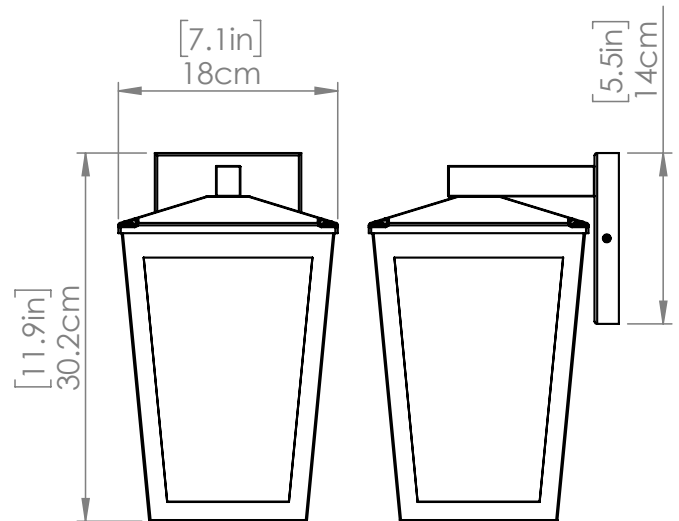

ADDITIONAL INFORMATION

Wall and Ceiling Mountable: No

Up and Down Mountable: No

Location Certification: Wet Location Rated

ADA Compliant: No

WARRANTY

5 Years Residential

20,000 Hours Commercial