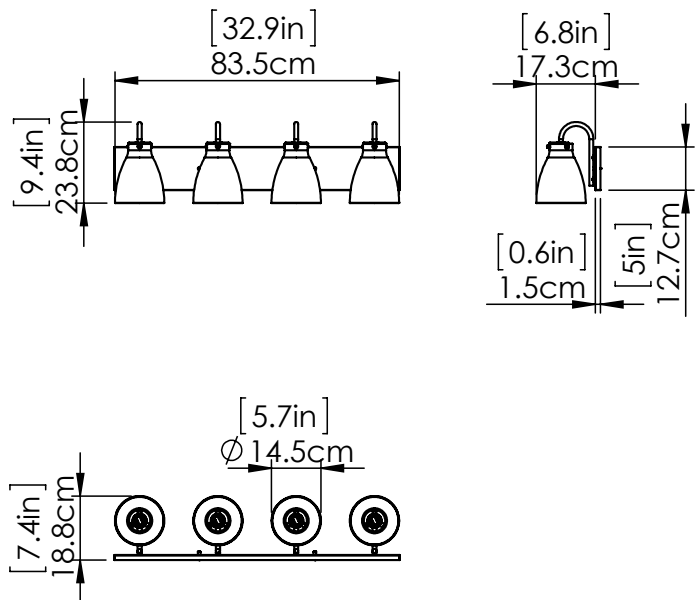

## DIMENSIONS

**Length / Ø:** 32.75"  
**Width:** N/A"  
**Height:** 9.25"  
**Depth:** 7.5"  
**Minimum Height:** 9.25"  
**Maximum Height:** 9.25"

## LAMPING

**Number of Sockets:** 4  
**Wattage of Individual Socket:** 70W  
**Socket Type:** Medium Base (E26)  
**Socket Orientation:** Down  
**Lamp Con inement:** Semi Enclosed  
**Voltage:** 120V  
**Dimmable:** Yes  
**Bulbs Not Included**

## PIPE / CHAIN / CORD INFORMATION

**Pipe/Chain Kit Included:** Not Included  
**Pipe Information:** N/A  
**Chain Information:** N/A  
**Wire/Cord Information:** 8 Inches  
**Max Sloped Ceiling Angle:** N/A  
*\*Conversion 19° to 45° : ASY0101+Finish (2 loops + 1 chain):  
 For Additional Cost*