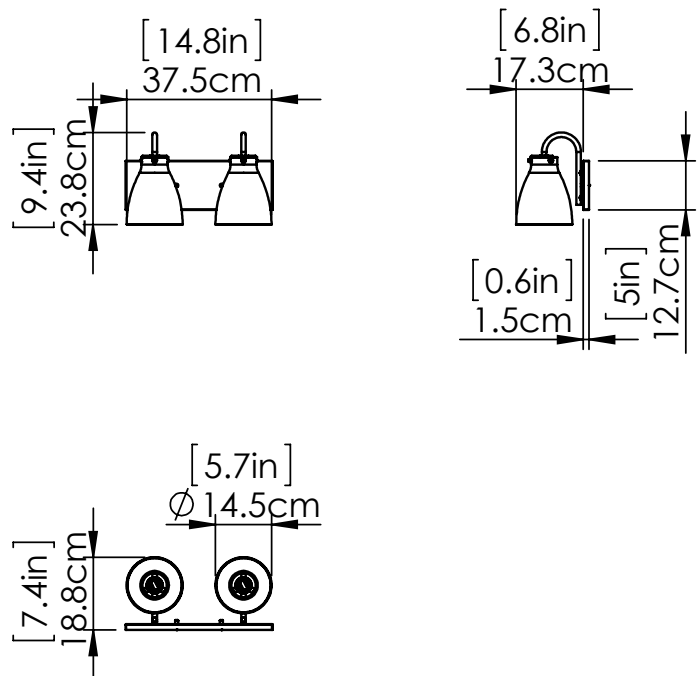

SKU | DVP47022

FINISH OPTIONS

Chrome with Clear Glass (CH-CL)
 Ebony with Clear Glass (EB-CL)
 Brass with Clear Glass (BR-CL)
 Brass with True Opal Glass (BR-TO)

DIMENSIONS

Length / Ø: 14.75"
Width: N/A"
Height: 9.25"
Depth: 7.5"
Minimum Height: 9.25"
Maximum Height: 9.25"

LAMPING

Number of Sockets: 2
Wattage of Individual Socket: 70W
Socket Type: Medium Base (E26)
Socket Orientation: Down
Lamp Con inement: Semi Enclosed
Voltage: 120V
Dimmable: Yes
Bulbs Not Included

PIPE / CHAIN / CORD INFORMATION

Pipe/Chain Kit Included: Not Included
Pipe Information: N/A
Chain Information: N/A
Wire/Cord Information: 8 Inches
Max Sloped Ceiling Angle: N/A
**Conversion 19° to 45°: ASY0101+Finish (2 loops + 1 chain);
 For Additional Cost*