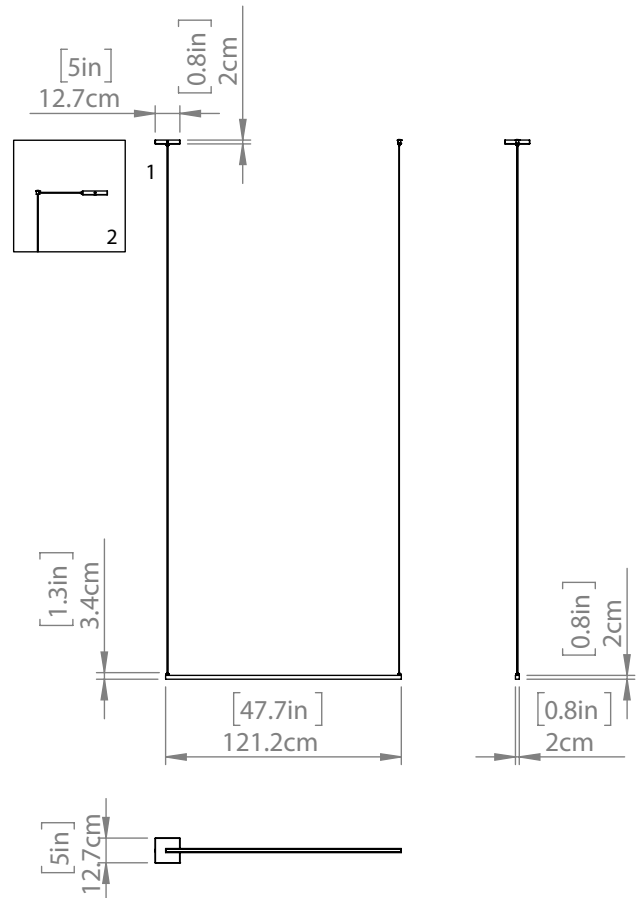

## DIMENSIONS

**Length / Ø:** 47.75"  
**Width:** 1"  
**Height:** 1"  
**Depth:** N/A"  
**Minimum Height:** 2.75"  
**Maximum Height:** 123"

Configurable Junction Box Offset

Configurable Junction Box Directly Above Cord

## PIPE / CHAIN / CORD INFORMATION

**Pipe/Chain Kit Included:** No  
**Pipe Information:** No Pipe Included  
**Chain Information:** No Chain Included  
**Wire/Cord Information:** 10 Ft  
**Max Sloped Ceiling Angle:** Cord Grip 45 Degrees  
*\*Conversion 19° to 45° : ASY0101+Finish (2 loops + 1 chain):  
For Additional Cost*