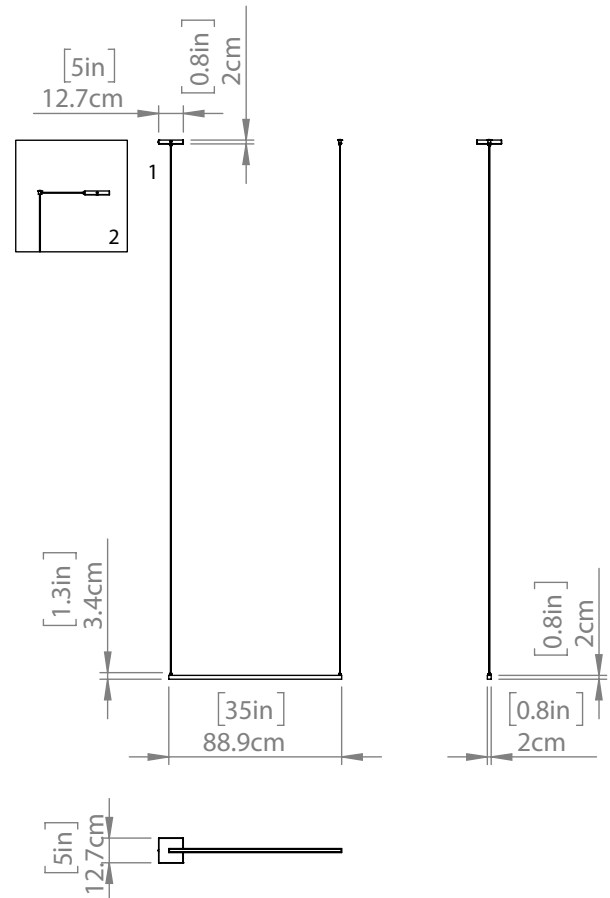

## DIMENSIONS

**Length / Ø:** 35"  
**Width:** 1"  
**Height:** 1"  
**Depth:** N/A"  
**Minimum Height:** 2.75"  
**Maximum Height:** 123"

Configurable Junction Box Offset

Configurable Junction Box Directly Above Cord

## PIPE / CHAIN / CORD INFORMATION

**Pipe/Chain Kit Included:** No  
**Pipe Information:** No Pipe Included  
**Chain Information:** No Chain Included  
**Wire/Cord Information:** 10 Ft  
**Max Sloped Ceiling Angle:** Cord Grip 45 Degrees  
*\*Conversion 19° to 45°: ASY0101+Finish (2 loops + 1 chain):  
For Additional Cost*