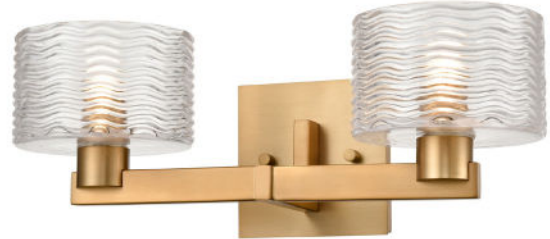

# PERCUSSION

SKU | DVP4522

**DVI**  
LIGHTING

CATEGORY: Vanity

## DIMENSIONS

**Length / Ø:** 16"

**Width:** N/A"

**Height:** 5.75"

**Depth:** 7.75"

**Minimum Height:** N/A"

**Maximum Height:** N/A"

## LAMPING

**Number of Sockets:** 2

**Wattage of Individual Socket:** 20

**Socket Type:** G9

**Bulbs Included:** No

**Orientation of Light Source:** Up and Down

**Lamp Confinement:** Mostly Open

**Voltage:** 120

## FINISH OPTIONS

Brass and Graphite with Ripple Glass

Chrome with Ripple Glass