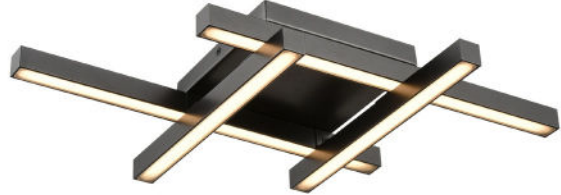

# MAUD AC LED

SKU | DVP44842

CATEGORY: Flush Mount

## DIMENSIONS

**Length / Ø:** 18"

**Width:** 12.25"

**Height:** 2.25"

**Depth:** N/A "

**Minimum Height:** 3.75"

**Maximum Height:** 3.75"